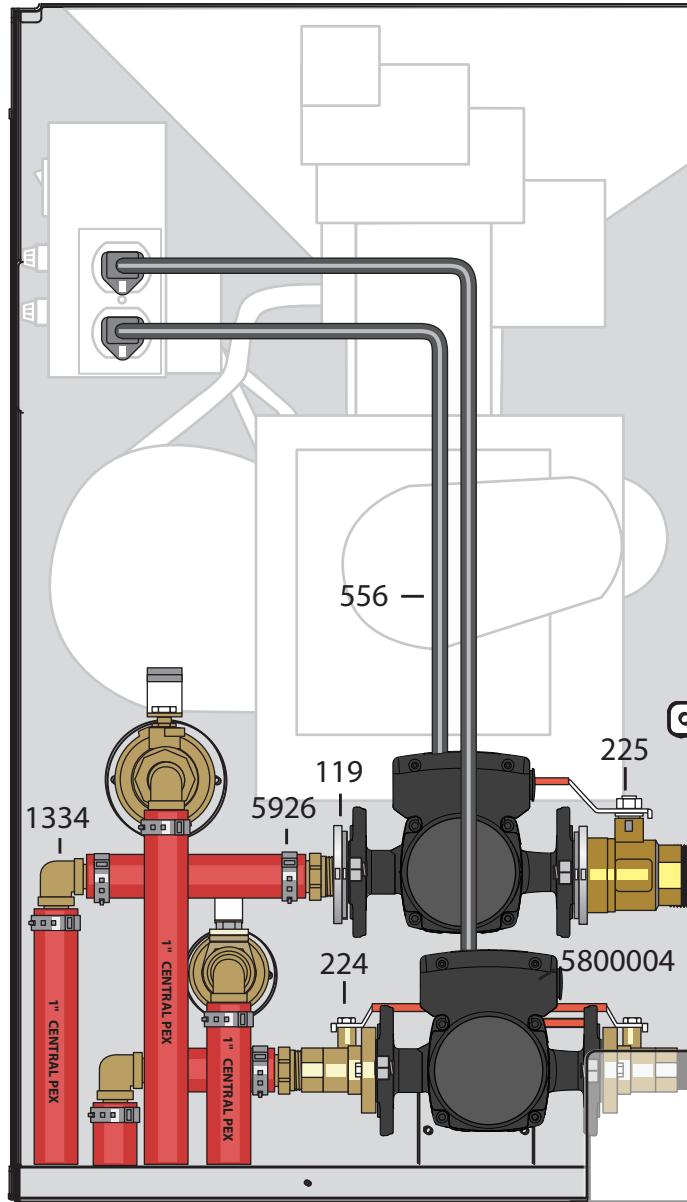

Maxim M255 with 2 Pumps Installed

Side View

Rear View

Area of Focus

Side

Rear

Parts List

Qty	p/n	Description
2	118	Close Nipple, 3/4"
1	119	Pump Flange Kit, 3/4"
1	198	Ball Valve, 3/4"
1	224	Isolation Flange, 3/4"
1	225	Isolation Flange, 1-1/4"
2	296	Swing Check Valve, 3/4"
1	388	Hex Bushing, 1-1/4" x 3/4"
1	410	Ball Valve, 1-1/4"
2	556	Power Supply Cord, 32"
4	1330	PEX Adapter, 1" x 3/4"
4	1334	PEX 90° Elbow, 1"
12	5926	Stainless Steel Clamp, 1"
2	5800055	Pump, UPMS 20-58 F

Parts and accessories sold separately.
Pump size may vary.