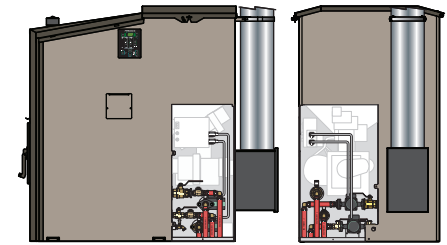

Maxim M255 with 2 Pumps Installed

Side View

Rear View

Area of Focus

Side

Rear

Parts List

Qty	p/n	Description
2	118	Close Nipple, 3/4"
1	119	Pump Flange Kit, 3/4"
1	198	Ball Valve, 3/4"
1	224	Isolation Flange, 3/4"
1	225	Isolation Flange, 1-1/4"
2	296	Swing Check Valve, 3/4"
1	388	Hex Bushing, 1-1/4" x 3/4"
1	410	Ball Valve, 1-1/4"
2	556	Power Supply Cord, 32"
4	1330	PEX Adapter, 1" x 3/4"
4	1334	PEX 90° Elbow, 1"
12	5926	Stainless Steel Clamp, 1"
2	5800055	Pump, UPMS 20-58 F

Parts and accessories sold separately.
Pump size may vary.