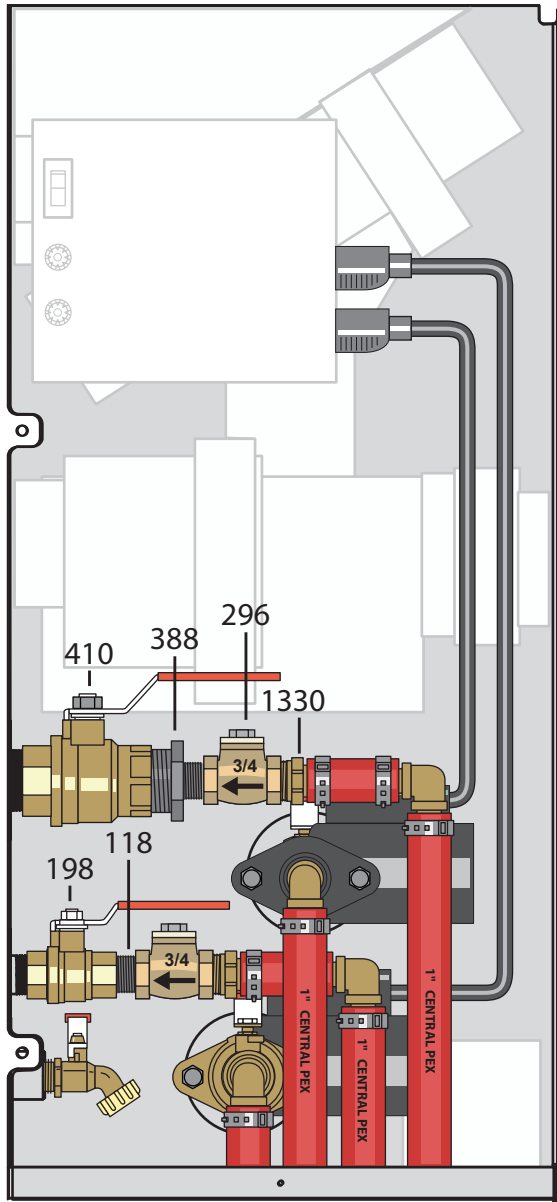

Maxim M255 with 2 Pumps Installed

Side View

Rear View

Area of Focus

Side

Rear

Parts List

Qty	p/n	Description
2	118	Close Nipple, 3/4"
1	119	Pump Flange Kit, 3/4"
1	198	Ball Valve, 3/4"
1	224	Isolation Flange, 3/4"
1	225	Isolation Flange, 1-1/4"
2	296	Swing Check Valve, 3/4"
1	388	Hex Bushing, 1-1/4" x 3/4"
1	410	Ball Valve, 1-1/4"
2	556	Power Supply Cord, 32"
4	1330	PEX Adapter, 1" x 3/4"
4	1334	PEX 90° Elbow, 1"
12	5926	Stainless Steel Clamp, 1"
2	5800055	Pump, UPMS 20-58 F

Parts and accessories sold separately.
Pump size may vary.