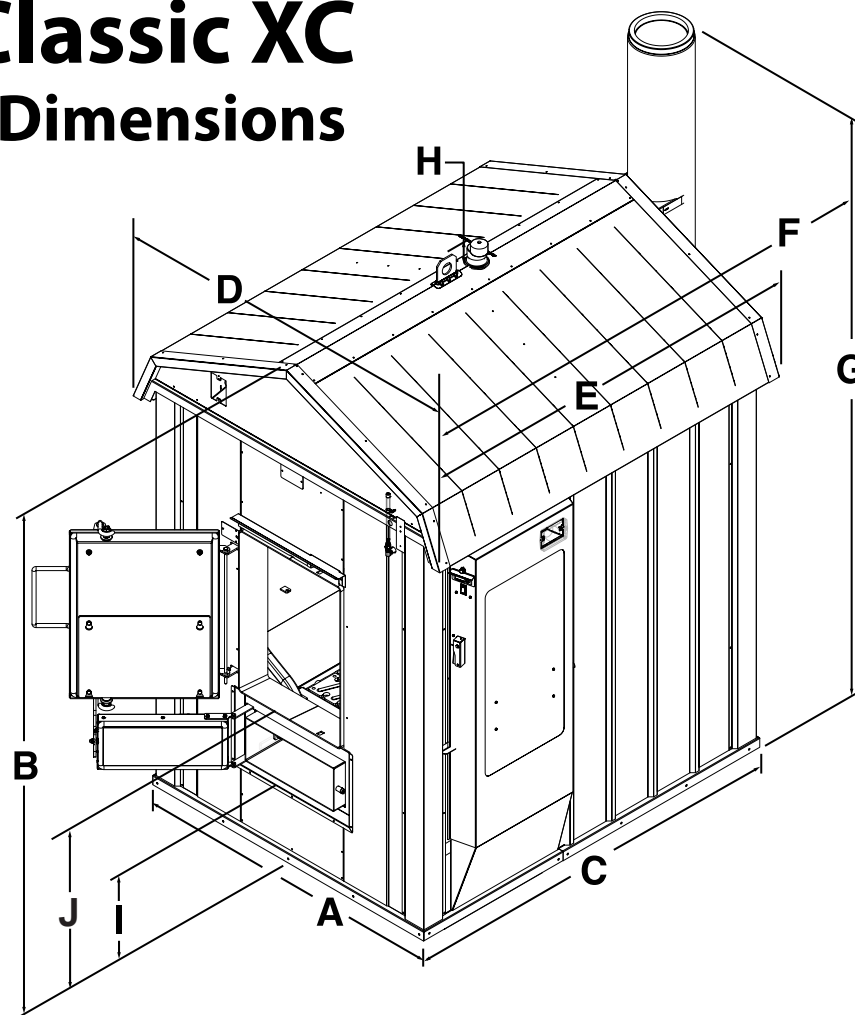

Classic X and Classic XC Furnace Base and Dimensions

**Classic X 5036
Classic XC 5036
(Foundation Optional)**

**Classic X 6048
Classic XC 6048
(Foundation Optional)**

FURNACE MEASUREMENTS

	A	B	C	D	E	F	G	H	I	J
Classic X/XC 5036	47"	79"	63"	51"	64"	76"	105"*	4"	14"	26.5"
Classic X/XC 6048	59"	93"	73"	65"	74"	86"	116"*	4"	14"	26.5"