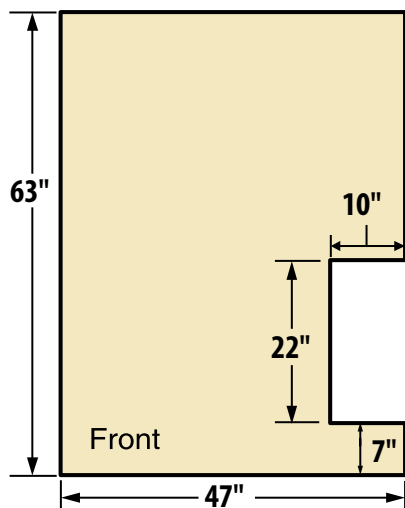

Classic X and Classic XC Furnace Base and Dimensions

**Classic X 5036
Classic XC 5036
(Foundation Optional)**

**Classic X 6048
Classic XC 6048
(Foundation Optional)**

FURNACE MEASUREMENTS

	A	B	C	D	E	F	G	H	I	J
Classic X/XC 5036	47"	79"	63"	51"	64"	76"	105"*	4"	14"	26.5"
Classic X/XC 6048	59"	93"	73"	65"	74"	86"	116"*	4"	14"	26.5"