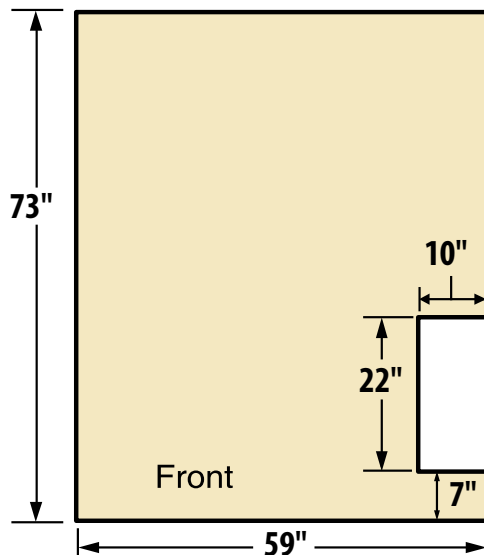

Classic X and Classic XC Furnace Base and Dimensions

**Classic X 5036
Classic XC 5036
(Foundation Optional)**

**Classic X 6048
Classic XC 6048
(Foundation Optional)**

FURNACE MEASUREMENTS

	A	B	C	D	E	F	G	H	I	J
Classic X/XC 5036	47"	79"	63"	51"	64"	76"	105"*	4"	14"	26.5"
Classic X/XC 6048	59"	93"	73"	65"	74"	86"	116"*	4"	14"	26.5"