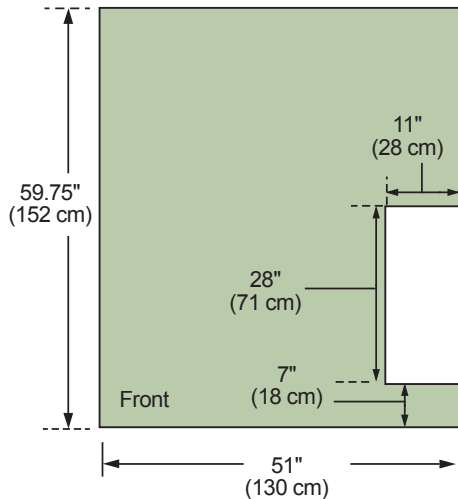

Classic Edge Furnace Base and Dimensions

Classic Edge 350
(Foundation Optional)

Classic Edge 550
(Foundation Optional)

Classic Edge 750
(Foundation Optional)

Classic Edge Measurements

	A	B	C	D	E	F	G	H	I
Classic Edge 350	40.5"	72"	50.75"	43"	51.5"	69"	150"	5"	38"
Classic Edge 550	42.5"	76"	55.5"	45"	56"	73.5"	151"	5"	37.5"
Classic Edge 750	51"	84.75"	59.75"	53.5"	60.5"	79"	164"	5"	39"

- Measurement (F) is from firebox door to chimney inspection cover.
- Measurement (G) includes two 4 ft. chimney sections.

CAUTION

Do not use any combustible materials for the foundation.

Outdoor furnace must be installed on a noncombustible surface or foundation that incorporates an enclosure that will prevent supply and return lines from possible exposure to sunlight, fire, or physical damage that may be caused by an occurrence outside the outdoor furnace enclosure. Foundation may consist of concrete, crushed rock, or patio blocks.