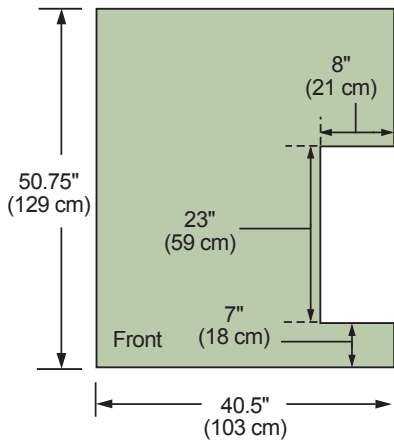

Classic Edge Furnace Base and Dimensions

Classic Edge 350
(Foundation Optional)

Classic Edge 550
(Foundation Optional)

Classic Edge 750
(Foundation Optional)

Classic Edge Measurements

	A	B	C	D	E	F	G	H	I
Classic Edge 350	40.5"	72"	50.75"	43"	51.5"	69"	150"	5"	38"
Classic Edge 550	42.5"	76"	55.5"	45"	56"	73.5"	151"	5"	37.5"
Classic Edge 750	51"	84.75"	59.75"	53.5"	60.5"	79"	164"	5"	39"

- Measurement (F) is from firebox door to chimney inspection cover.
- Measurement (G) includes two 4 ft. chimney sections.

CAUTION

Do not use any combustible materials for the foundation.

Outdoor furnace must be installed on a noncombustible surface or foundation that incorporates an enclosure that will prevent supply and return lines from possible exposure to sunlight, fire, or physical damage that may be caused by an occurrence outside the outdoor furnace enclosure. Foundation may consist of concrete, crushed rock, or patio blocks.