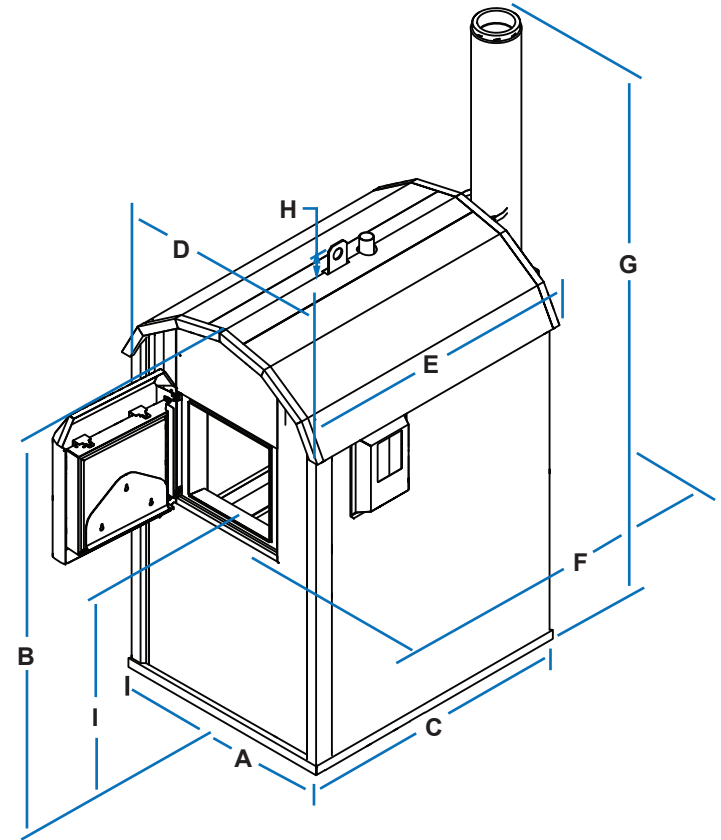

Classic Edge Furnace Base and Dimensions

Classic Edge 350
(Foundation Optional)

Classic Edge 550
(Foundation Optional)

Classic Edge 750
(Foundation Optional)

Classic Edge Measurements

	A	B	C	D	E	F	G	H	I
Classic Edge 350	40.5"	72"	50.75"	43"	51.5"	69"	150"	5"	38"
Classic Edge 550	42.5"	76"	55.5"	45"	56"	73.5"	151"	5"	37.5"
Classic Edge 750	51"	84.75"	59.75"	53.5"	60.5"	79"	164"	5"	39"

- Measurement (F) is from firebox door to chimney inspection cover.
- Measurement (G) includes two 4 ft. chimney sections.

CAUTION

Do not use any combustible materials for the foundation.

Outdoor furnace must be installed on a noncombustible surface or foundation that incorporates an enclosure that will prevent supply and return lines from possible exposure to sunlight, fire, or physical damage that may be caused by an occurrence outside the outdoor furnace enclosure. Foundation may consist of concrete, crushed rock, or patio blocks.