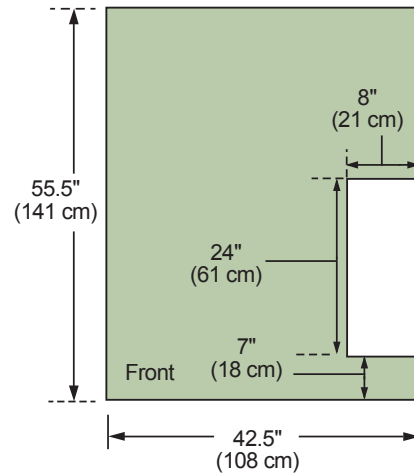

Classic Edge Furnace Base and Dimensions

Classic Edge 350
(Foundation Optional)

Classic Edge 550
(Foundation Optional)

Classic Edge 750
(Foundation Optional)

Classic Edge Measurements

	A	B	C	D	E	F	G	H	I
Classic Edge 350	40.5"	72"	50.75"	43"	51.5"	69"	150"	5"	38"
Classic Edge 550	42.5"	76"	55.5"	45"	56"	73.5"	151"	5"	37.5"
Classic Edge 750	51"	84.75"	59.75"	53.5"	60.5"	79"	164"	5"	39"

- Measurement (F) is from firebox door to chimney inspection cover.
- Measurement (G) includes two 4 ft. chimney sections.

CAUTION

Do not use any combustible materials for the foundation.

Outdoor furnace must be installed on a noncombustible surface or foundation that incorporates an enclosure that will prevent supply and return lines from possible exposure to sunlight, fire, or physical damage that may be caused by an occurrence outside the outdoor furnace enclosure. Foundation may consist of concrete, crushed rock, or patio blocks.