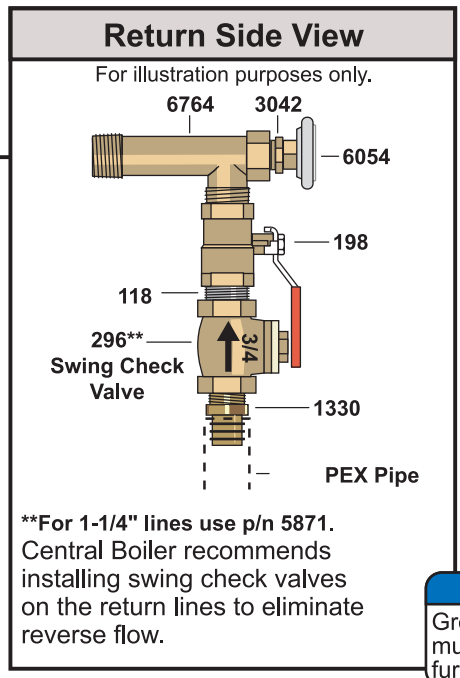

CL 6048 with 3 Pumps Installed

Parts List*		
Qty	p/n	Description
3	118	3/4" Close Nipple
3	171	007 Pump
3	198	3/4" Ball valve
3	224	3/4" Isolation Flange Kits
2	274	3/4" Black 90° Street Elbow
3	296	3/4" Swing Check Valve
2	388	1-1/4" x 3/4" Bushing
1	534	3/4" x 7" Nipple
3	556	Power Supply Cord, 32"
1	582	6 Outlet Converter
6	1330	3/4" x 1" MPT to PEX
4	3042	1/2" x 1/8" Bushing
4	6054	Temperature Gauge
1	6593	Grounding Rod Kit
2	6764	3/4" x 3/4" x 1/2" Offset Tee
2	536	3/4" x 7" Brass Nipple
2	5367	3/4" Brass Coupling

*Parts and accessories sold separately.

**For 1-1/4" lines use p/n 5871. Central Boiler recommends installing swing check valves on the return lines to eliminate reverse flow.

NOTE
Grounding Rod Kit (p/n 6593) must be installed with every furnace.