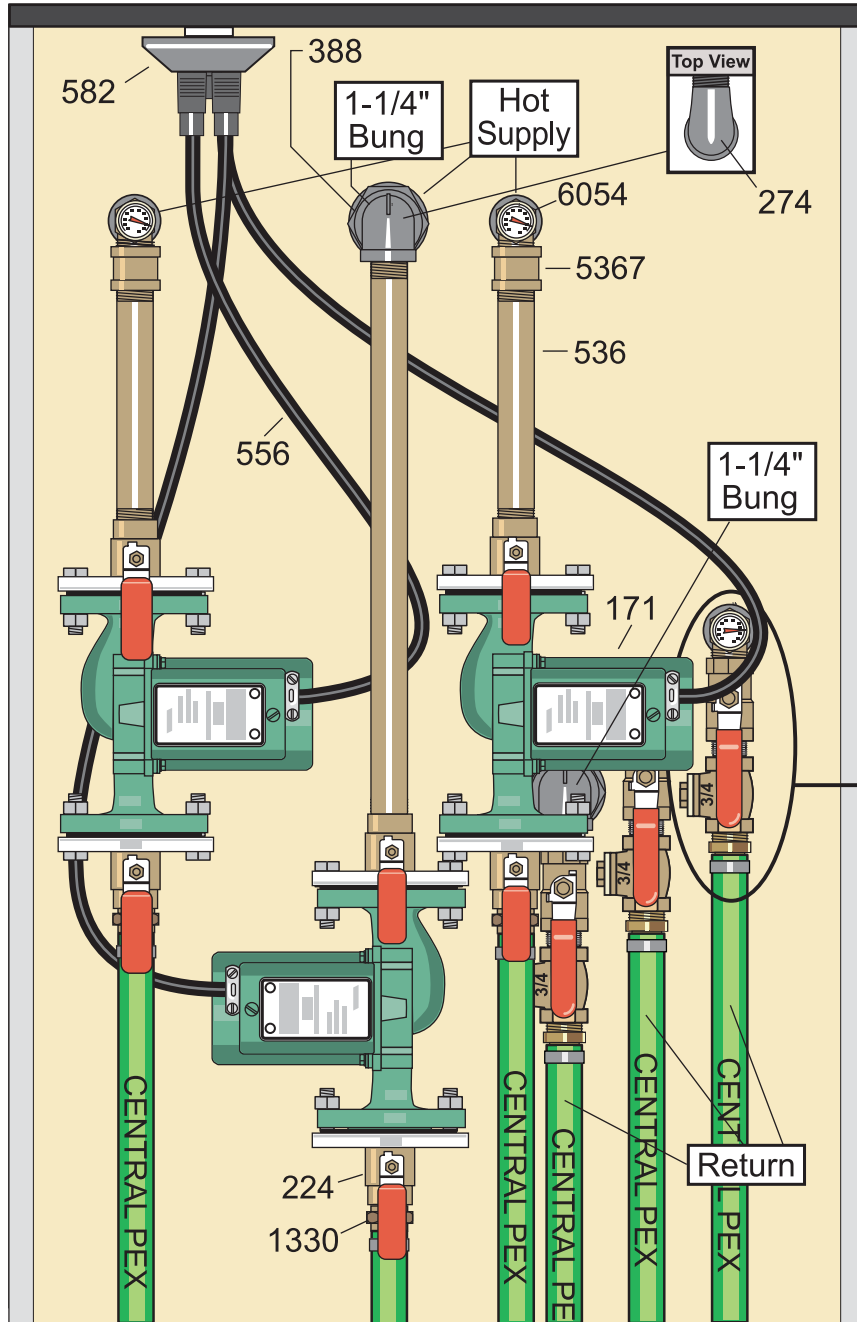

CL 6048 with 3 Pumps Installed

Parts List*		
Qty	p/n	Description
3	118	3/4" Close Nipple
3	171	007 Pump
3	198	3/4" Ball valve
3	224	3/4" Isolation Flange Kits
2	274	3/4" Black 90° Street Elbow
3	296	3/4" Swing Check Valve
2	388	1-1/4" x 3/4" Bushing
1	534	3/4" x 7" Nipple
3	556	Power Supply Cord, 32"
1	582	6 Outlet Converter
6	1330	3/4" x 1" MPT to PEX
4	3042	1/2" x 1/8" Bushing
4	6054	Temperature Gauge
1	6593	Grounding Rod Kit
2	6764	3/4" x 3/4" x 1/2" Offset Tee
2	536	3/4" x 7" Brass Nipple
2	5367	3/4" Brass Coupling

*Parts and accessories sold separately.

**For 1-1/4" lines use p/n 5871. Central Boiler recommends installing swing check valves on the return lines to eliminate reverse flow.

NOTE
Grounding Rod Kit (p/n 6593) must be installed with every furnace.