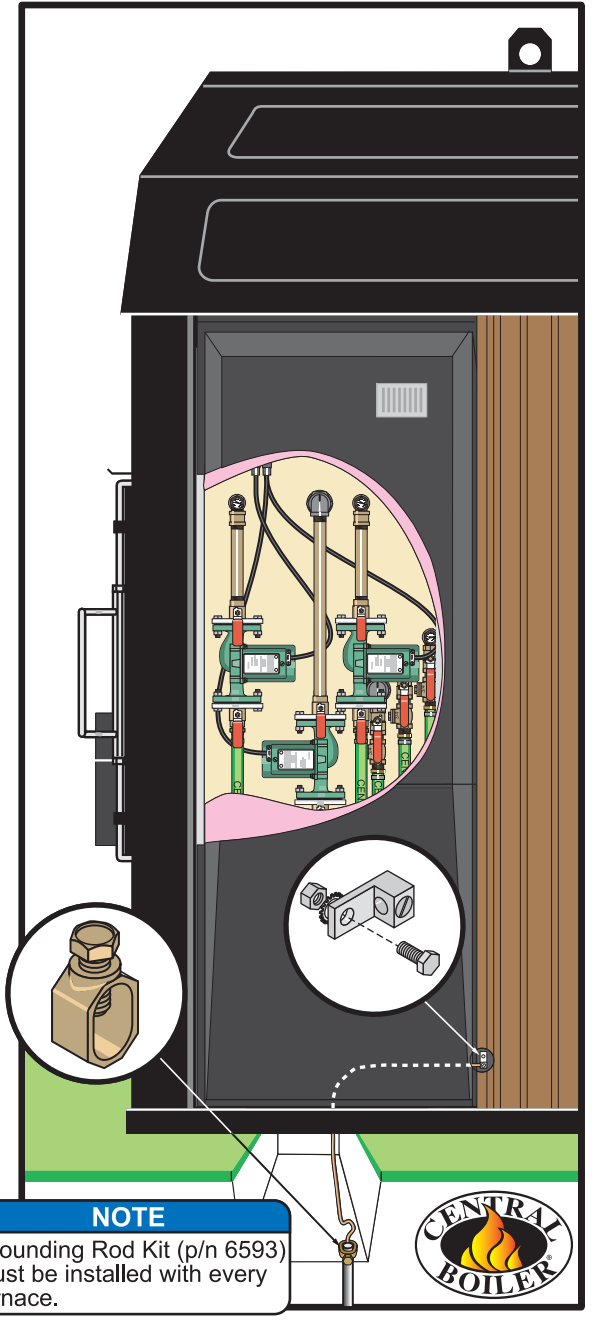

CL 6048 with 3 Pumps Installed

Parts List*		
Qty	p/n	Description
3	118	3/4" Close Nipple
3	171	007 Pump
3	198	3/4" Ball valve
3	224	3/4" Isolation Flange Kits
2	274	3/4" Black 90° Street Elbow
3	296	3/4" Swing Check Valve
2	388	1-1/4" x 3/4" Bushing
1	534	3/4" x 7" Nipple
3	556	Power Supply Cord, 32"
1	582	6 Outlet Converter
6	1330	3/4" x 1" MPT to PEX
4	3042	1/2" x 1/8" Bushing
4	6054	Temperature Gauge
1	6593	Grounding Rod Kit
2	6764	3/4" x 3/4" x 1/2" Offset Tee
2	536	3/4" x 7" Brass Nipple
2	5367	3/4" Brass Coupling

*Parts and accessories sold separately.

**For 1-1/4" lines use p/n 5871. Central Boiler recommends installing swing check valves on the return lines to eliminate reverse flow.

NOTE
Grounding Rod Kit (p/n 6593) must be installed with every furnace.