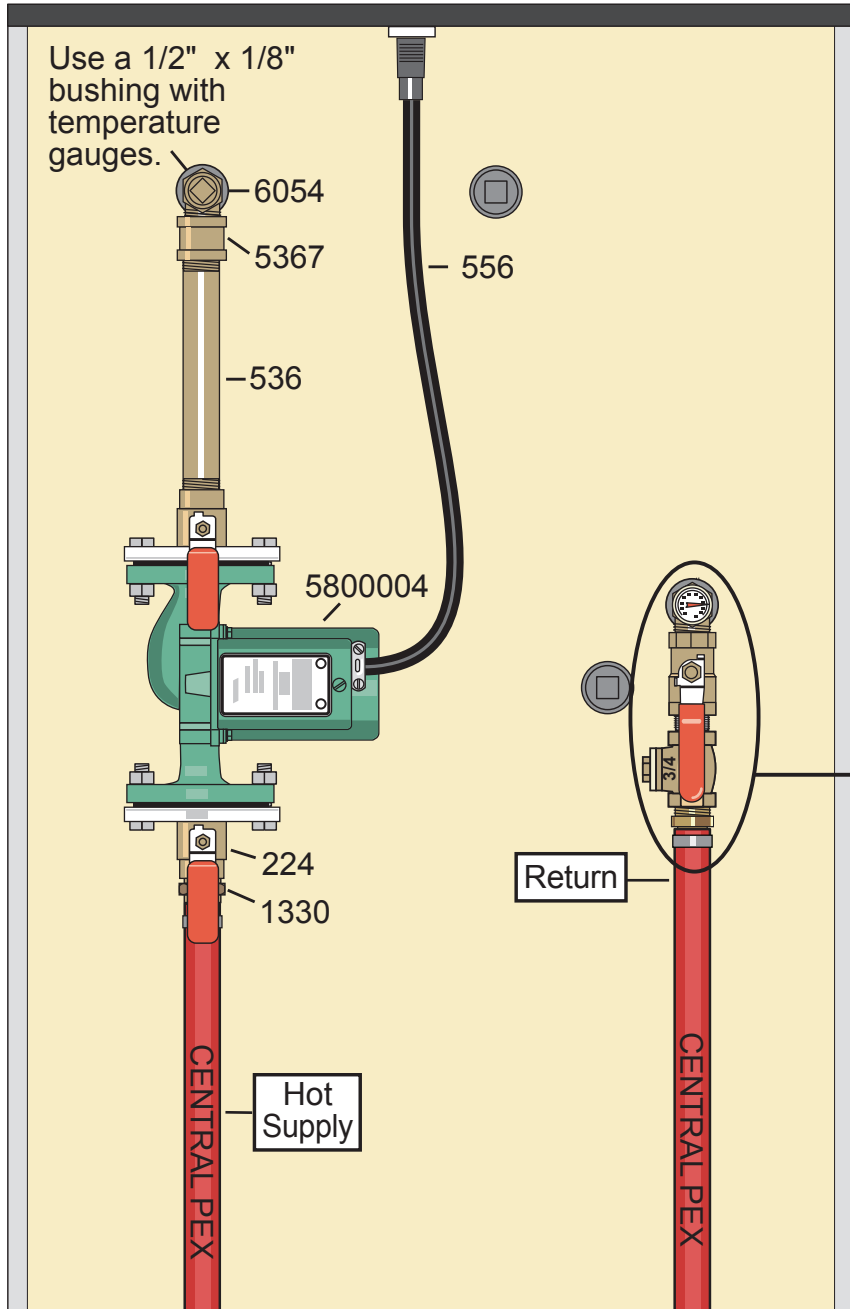

CL 5036 with 1 Pump Installed

Parts List*		
Qty	p/n	Description
1	118	3/4" Close Nipple
2	198	3/4" Ball Valve
1	224	3/4" Isolation Flange Kits
1	296	3/4" Swing Check Valve
1	536	3/4" x 7" Brass Nipple
1	556	Power Supply Cord, 32"
2	1330	3/4" x 1" MPT to PEX
2	3042	1/2" x 1/8" Bushing
1	5367	3/4" Brass Coupling
2	6054	Temperature Gauge
1	6593	Grounding Rod Kit
1	5800004	007 Pump

*Parts and accessories sold separately.
Pump size may vary.