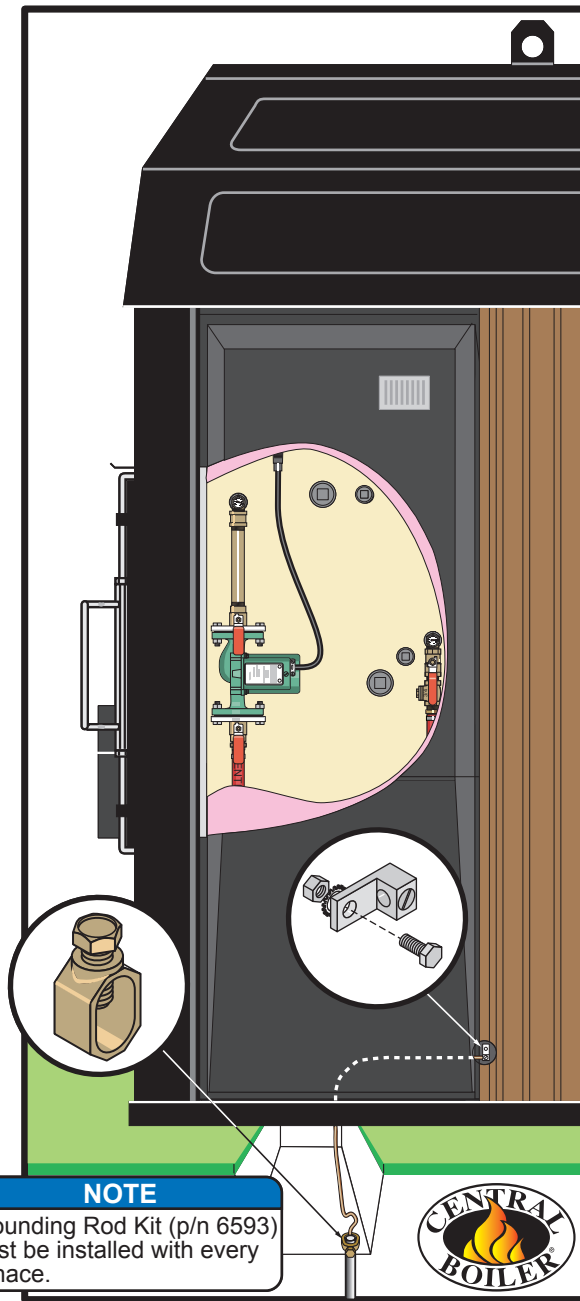

# CL 6048 with 1 Pump Installed

Parts List*		
Qty	p/n	Description
1	118	3/4" Close Nipple
2	198	3/4" Ball Valve
1	224	3/4" Isolation Flange Kits
1	296	3/4" Swing Check Valve
1	536	3/4" x 7" Brass Nipple
1	556	Power Supply Cord, 32"
2	1330	3/4" x 1" MPT to PEX
2	3042	1/2" x 1/8" Bushing
1	5367	3/4" Brass Coupling
2	6054	Temperature Gauge
1	6593	Grounding Rod Kit
1	5800004	007 Pump

\*Parts and accessories sold separately.  
Pump size may vary.

**NOTE**  
Grounding Rod Kit (p/n 6593) must be installed with every furnace.