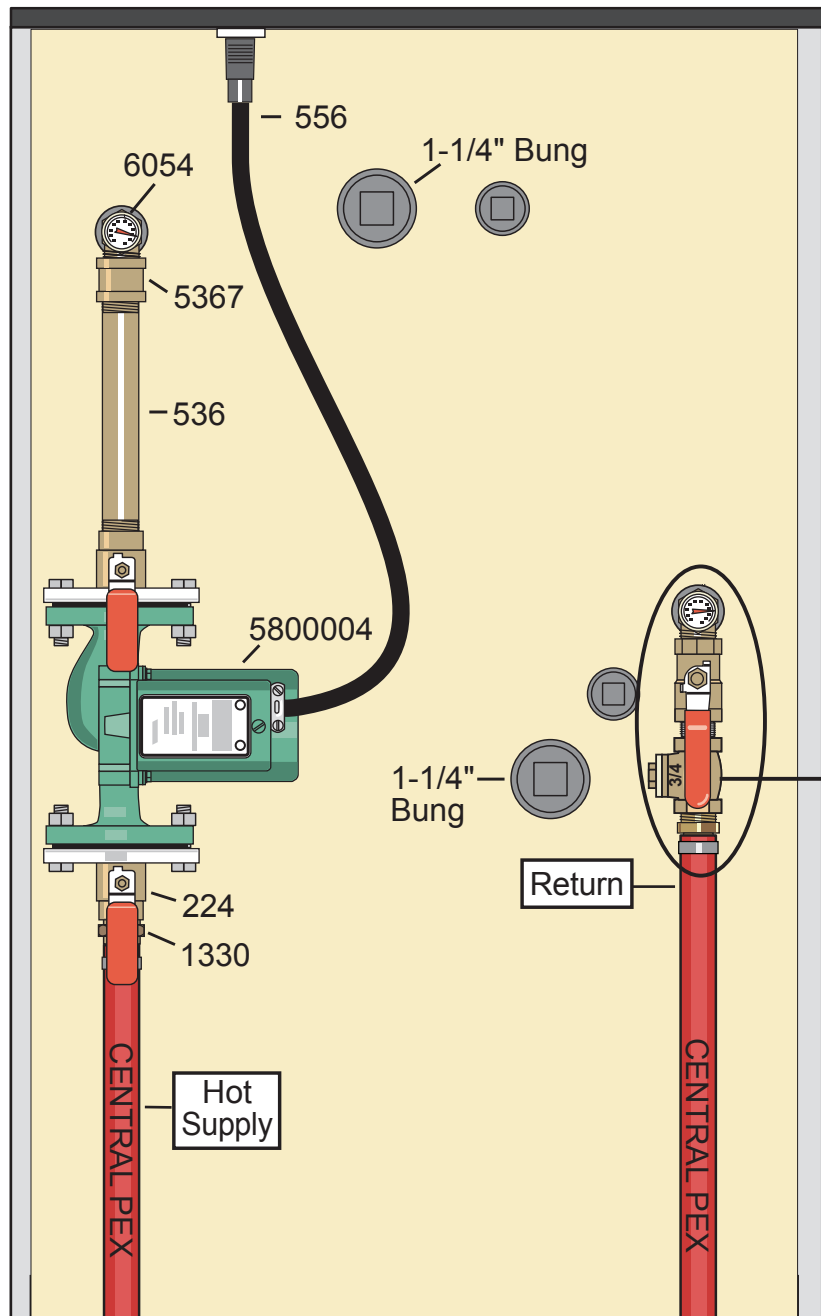

# CL 6048 with 1 Pump Installed

Parts List*		
Qty	p/n	Description
1	118	3/4" Close Nipple
2	198	3/4" Ball Valve
1	224	3/4" Isolation Flange Kits
1	296	3/4" Swing Check Valve
1	536	3/4" x 7" Brass Nipple
1	556	Power Supply Cord, 32"
2	1330	3/4" x 1" MPT to PEX
2	3042	1/2" x 1/8" Bushing
1	5367	3/4" Brass Coupling
2	6054	Temperature Gauge
1	6593	Grounding Rod Kit
1	5800004	007 Pump

\*Parts and accessories sold separately.  
Pump size may vary.

**NOTE**  
Grounding Rod Kit (p/n 6593) must be installed with every furnace.