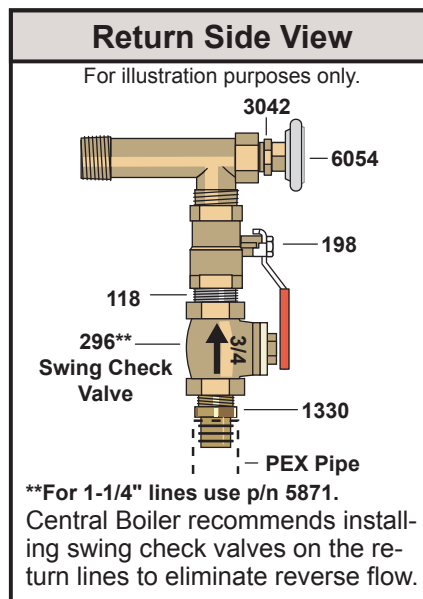

# CL 6048 with 1 Pump Installed

Parts List*		
Qty	p/n	Description
1	118	3/4" Close Nipple
2	198	3/4" Ball Valve
1	224	3/4" Isolation Flange Kits
1	296	3/4" Swing Check Valve
1	536	3/4" x 7" Brass Nipple
1	556	Power Supply Cord, 32"
2	1330	3/4" x 1" MPT to PEX
2	3042	1/2" x 1/8" Bushing
1	5367	3/4" Brass Coupling
2	6054	Temperature Gauge
1	6593	Grounding Rod Kit
1	5800004	007 Pump

\*Parts and accessories sold separately.  
Pump size may vary.

**NOTE**  
Grounding Rod Kit (p/n 6593) must be installed with every furnace.