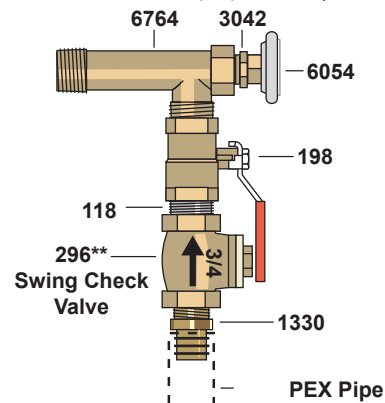

# CL 6048 with 3 Pumps Installed

## Parts List\*

Qty	p/n	Description
3	118	3/4" Close Nipple
3	198	3/4" Ball valve
3	224	3/4" Isolation Flange Kits
2	274	3/4" Black 90° Street Elbow
3	296	3/4" Swing Check Valve
2	388	1-1/4" x 3/4" Bushing
1	534	3/4" x 7" Nipple
2	536	3/4" x 7" Brass Nipple
3	556	Power Supply Cord, 32"
1	582	6 Outlet Converter
6	1330	3/4" x 1" MPT to PEX
4	3042	1/2" x 1/8" Bushing
2	5367	3/4" Brass Coupling
4	6054	Temperature Gauge
1	6593	Grounding Rod Kit
2	6764	3/4" x 3/4" x 1/2" Offset Tee
3	5800004	007 Pump

## Return Side View

For illustration purposes only.

\*\*For 1-1/4" lines use p/n 5871.  
Central Boiler recommends installing swing check valves on the return lines to eliminate reverse flow.