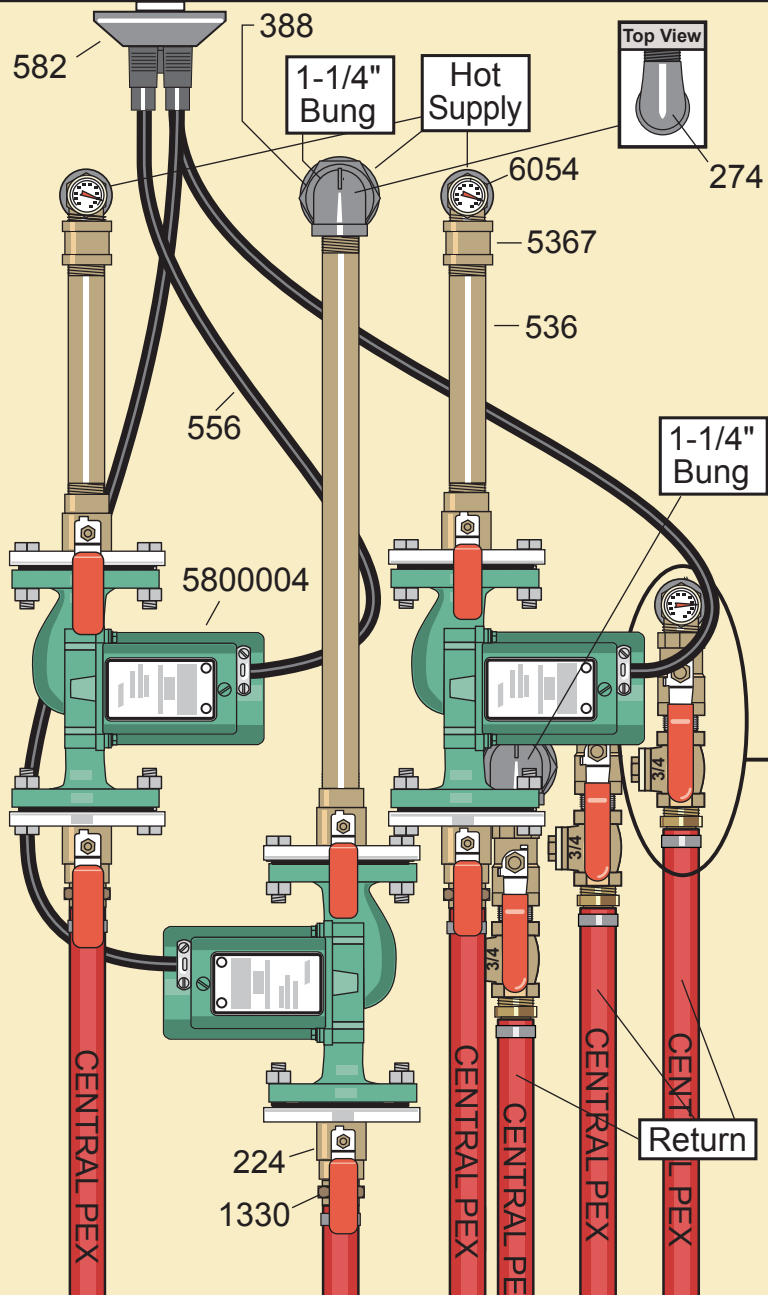

# CL 6048 with 3 Pumps Installed

## Parts List\*

Qty	p/n	Description
3	118	3/4" Close Nipple
3	198	3/4" Ball valve
3	224	3/4" Isolation Flange Kits
2	274	3/4" Black 90° Street Elbow
3	296	3/4" Swing Check Valve
2	388	1-1/4" x 3/4" Bushing
1	534	3/4" x 7" Nipple
2	536	3/4" x 7" Brass Nipple
3	556	Power Supply Cord, 32"
1	582	6 Outlet Converter
6	1330	3/4" x 1" MPT to PEX
4	3042	1/2" x 1/8" Bushing
2	5367	3/4" Brass Coupling
4	6054	Temperature Gauge
1	6593	Grounding Rod Kit
2	6764	3/4" x 3/4" x 1/2" Offset Tee
3	5800004	007 Pump

## Return Side View

For illustration purposes only.

\*\*For 1-1/4" lines use p/n 5871.  
Central Boiler recommends installing swing check valves on the return lines to eliminate reverse flow.