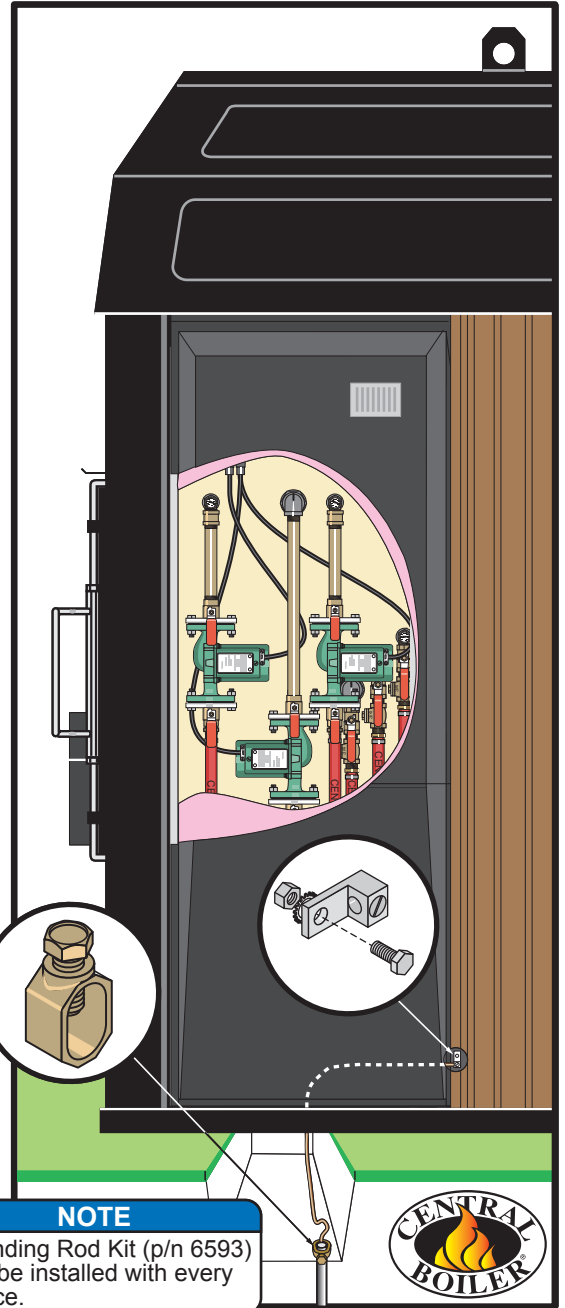

## Parts List\*

Qty	p/n	Description
3	118	3/4" Close Nipple
3	198	3/4" Ball valve
3	224	3/4" Isolation Flange Kits
2	274	3/4" Black 90° Street Elbow
3	296	3/4" Swing Check Valve
2	388	1-1/4" x 3/4" Bushing
1	534	3/4" x 7" Nipple
2	536	3/4" x 7" Brass Nipple
3	556	Power Supply Cord, 32"
1	582	6 Outlet Converter
6	1330	3/4" x 1" MPT to PEX
4	3042	1/2" x 1/8" Bushing
2	5367	3/4" Brass Coupling
4	6054	Temperature Gauge
1	6593	Grounding Rod Kit
2	6764	3/4" x 3/4" x 1/2" Offset Tee
3	5800004	007 Pump

## Return Side View

For illustration purposes only.

\*\*For 1-1/4" lines use p/n 5871.  
Central Boiler recommends installing swing check valves on the return lines to eliminate reverse flow.