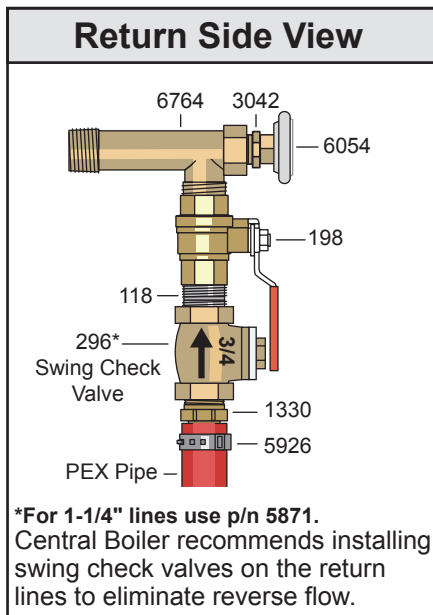

# E-Classic 2400 with 1 Pump Installed

Pump Parts List		
Qty	p/n	Description
1	118	3/4" Close Nipple
1	198	3/4" Ball Valve
1	224	3/4" Isolation Flange Kits
1	296	3/4" Swing Check Valve
1	536	3/4" x 7" Brass Nipple
1	556	Power Supply Cord, 32"
2	1330	3/4" x 1" MPT to PEX
1	3042	1/2" x 1/8" Bushing
2	5926	1" Stainless Steel Clamp Crimp Ring
1	6054	Temperature Gauge
1	6593	Grounding Rod Kit
1	6764	3/4" x 3/4" x 1/2" Offset Tee
1	5800004	007 Pump

Parts and accessories sold separately.  
Pump size may vary.

Area of Focus

**NOTE**  
Grounding Rod Kit (p/n 6593) must be installed with every furnace.

For illustration purposes only.