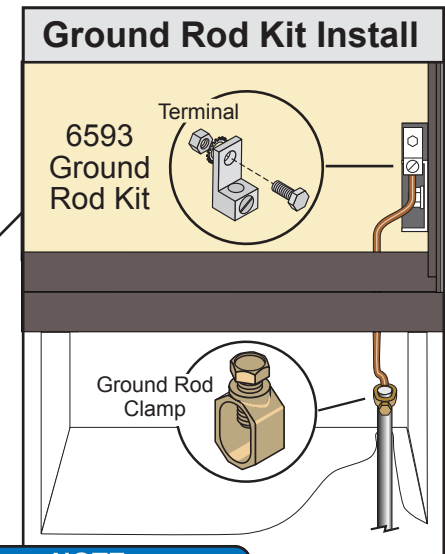

# E-Classic 2400 with 1 Pump Installed

Pump Parts List		
Qty	p/n	Description
1	118	3/4" Close Nipple
1	198	3/4" Ball Valve
1	224	3/4" Isolation Flange Kits
1	296	3/4" Swing Check Valve
1	536	3/4" x 7" Brass Nipple
1	556	Power Supply Cord, 32"
2	1330	3/4" x 1" MPT to PEX
1	3042	1/2" x 1/8" Bushing
2	5926	1" Stainless Steel Clamp Crimp Ring
1	6054	Temperature Gauge
1	6593	Grounding Rod Kit
1	6764	3/4" x 3/4" x 1/2" Offset Tee
1	5800004	007 Pump

Parts and accessories sold separately.  
Pump size may vary.

Area of Focus

**NOTE**  
Grounding Rod Kit (p/n 6593) must be installed with every furnace.

For illustration purposes only.