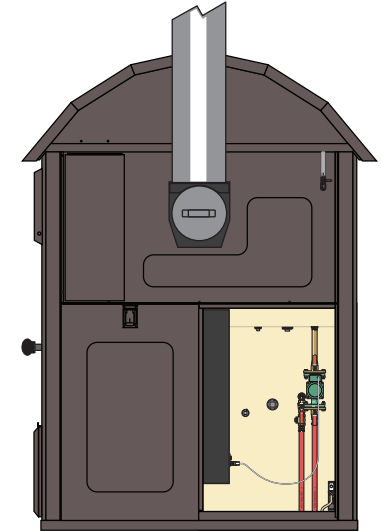

# E-Classic 2400 with 1 Pump Installed

Pump Parts List		
Qty	p/n	Description
1	118	3/4" Close Nipple
1	198	3/4" Ball Valve
1	224	3/4" Isolation Flange Kits
1	296	3/4" Swing Check Valve
1	536	3/4" x 7" Brass Nipple
1	556	Power Supply Cord, 32"
2	1330	3/4" x 1" MPT to PEX
1	3042	1/2" x 1/8" Bushing
2	5926	1" Stainless Steel Clamp Crimp Ring
1	6054	Temperature Gauge
1	6593	Grounding Rod Kit
1	6764	3/4" x 3/4" x 1/2" Offset Tee
1	5800004	007 Pump

Parts and accessories sold separately.  
Pump size may vary.

Area of Focus

**NOTE**  
Grounding Rod Kit (p/n 6593) must be installed with every furnace.

For illustration purposes only.