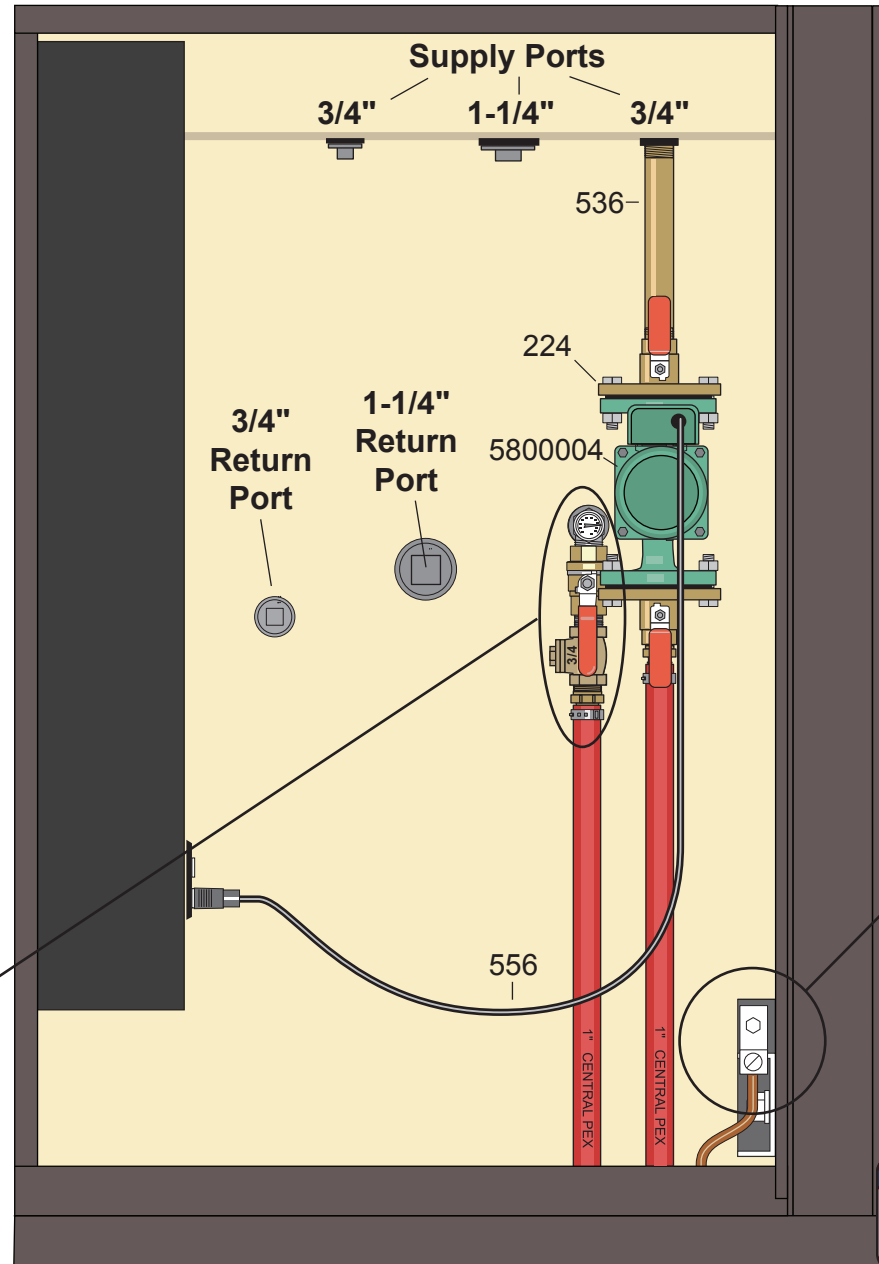

# E-Classic 2400 with 1 Pump Installed

Pump Parts List		
Qty	p/n	Description
1	118	3/4" Close Nipple
1	198	3/4" Ball Valve
1	224	3/4" Isolation Flange Kits
1	296	3/4" Swing Check Valve
1	536	3/4" x 7" Brass Nipple
1	556	Power Supply Cord, 32"
2	1330	3/4" x 1" MPT to PEX
1	3042	1/2" x 1/8" Bushing
2	5926	1" Stainless Steel Clamp Crimp Ring
1	6054	Temperature Gauge
1	6593	Grounding Rod Kit
1	6764	3/4" x 3/4" x 1/2" Offset Tee
1	5800004	007 Pump

Parts and accessories sold separately.  
Pump size may vary.

Area of Focus

**NOTE**  
Grounding Rod Kit (p/n 6593) must be installed with every furnace.

For illustration purposes only.