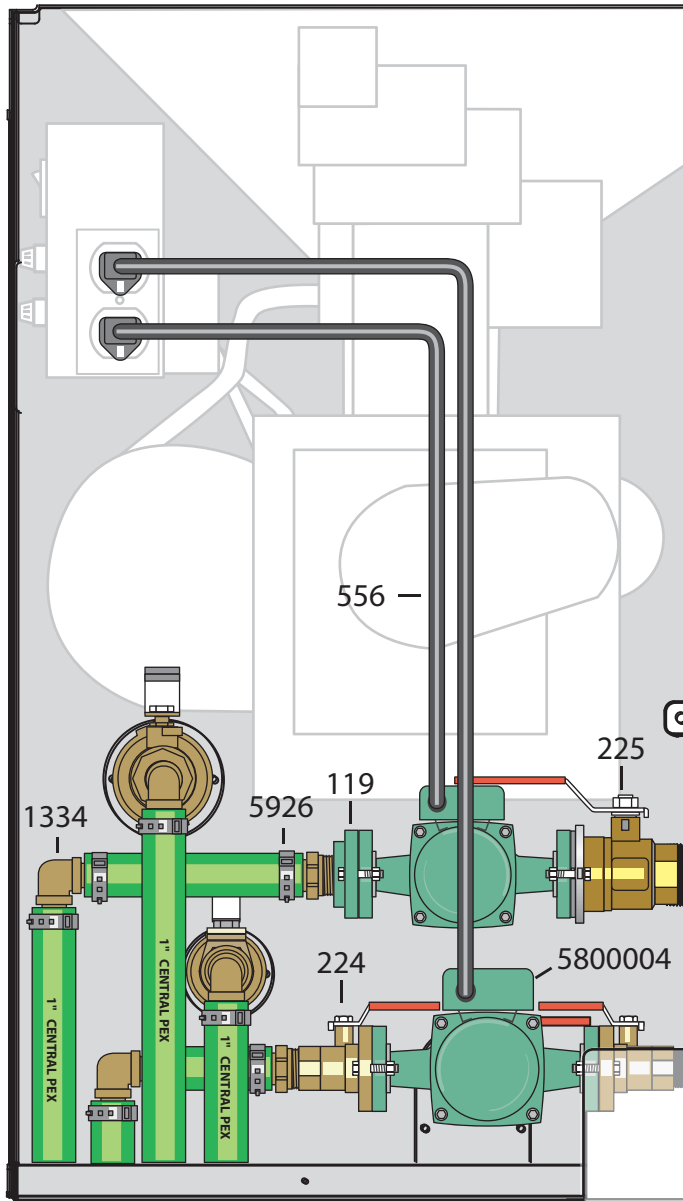

Maxim M255 with 2 Pumps Installed

Side View

Rear View

Area of Focus

Side

Rear

Parts List

Qty	p/n	Description
2	118	Close Nipple, 3/4"
1	119	Pump Flange Kit, 3/4"
1	198	Ball Valve, 3/4"
1	224	Isolation Flange, 3/4"
1	225	Isolation Flange, 1-1/4"
2	296	Swing Check Valve, 3/4"
1	388	Hex Bushing, 1-1/4" x 3/4"
1	410	Ball Valve, 1-1/4"
2	556	Power Supply Cord, 32"
4	1330	PEX Adapter, 1" x 3/4"
4	1334	PEX 90° Elbow, 1"
12	5926	Stainless Steel Clamp, 1"
2	5800004	Taco 007 Pump

Parts and accessories sold separately.
Pump size may vary.