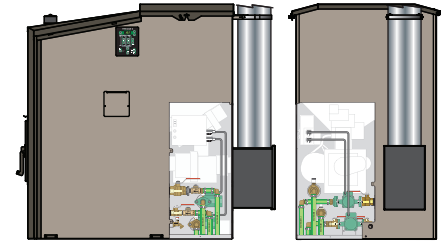

Maxim M255 with 2 Pumps Installed

Side View

Rear View

Area of Focus

Side

Rear

Parts List

Qty	p/n	Description
2	118	Close Nipple, 3/4"
1	119	Pump Flange Kit, 3/4"
1	198	Ball Valve, 3/4"
1	224	Isolation Flange, 3/4"
1	225	Isolation Flange, 1-1/4"
2	296	Swing Check Valve, 3/4"
1	388	Hex Bushing, 1-1/4" x 3/4"
1	410	Ball Valve, 1-1/4"
2	556	Power Supply Cord, 32"
4	1330	PEX Adapter, 1" x 3/4"
4	1334	PEX 90° Elbow, 1"
12	5926	Stainless Steel Clamp, 1"
2	5800004	Taco 007 Pump

Parts and accessories sold separately.
Pump size may vary.