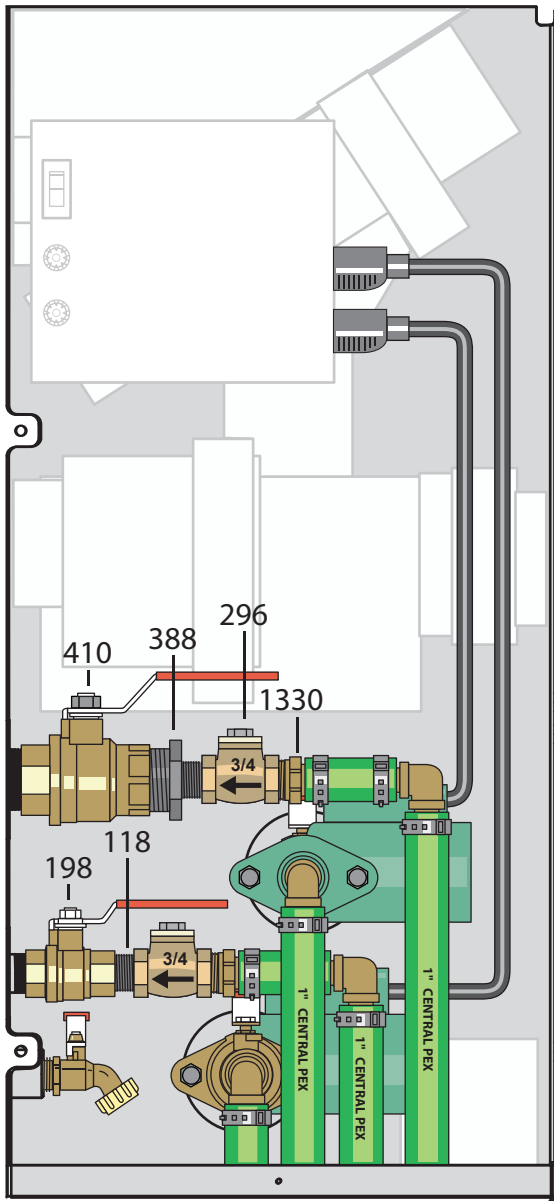

Maxim M255 with 2 Pumps Installed

Side View

Rear View

Area of Focus

Side

Rear

Parts List

Qty	p/n	Description
2	118	Close Nipple, 3/4"
1	119	Pump Flange Kit, 3/4"
1	198	Ball Valve, 3/4"
1	224	Isolation Flange, 3/4"
1	225	Isolation Flange, 1-1/4"
2	296	Swing Check Valve, 3/4"
1	388	Hex Bushing, 1-1/4" x 3/4"
1	410	Ball Valve, 1-1/4"
2	556	Power Supply Cord, 32"
4	1330	PEX Adapter, 1" x 3/4"
4	1334	PEX 90° Elbow, 1"
12	5926	Stainless Steel Clamp, 1"
2	5800004	Taco 007 Pump

Parts and accessories sold separately.
Pump size may vary.