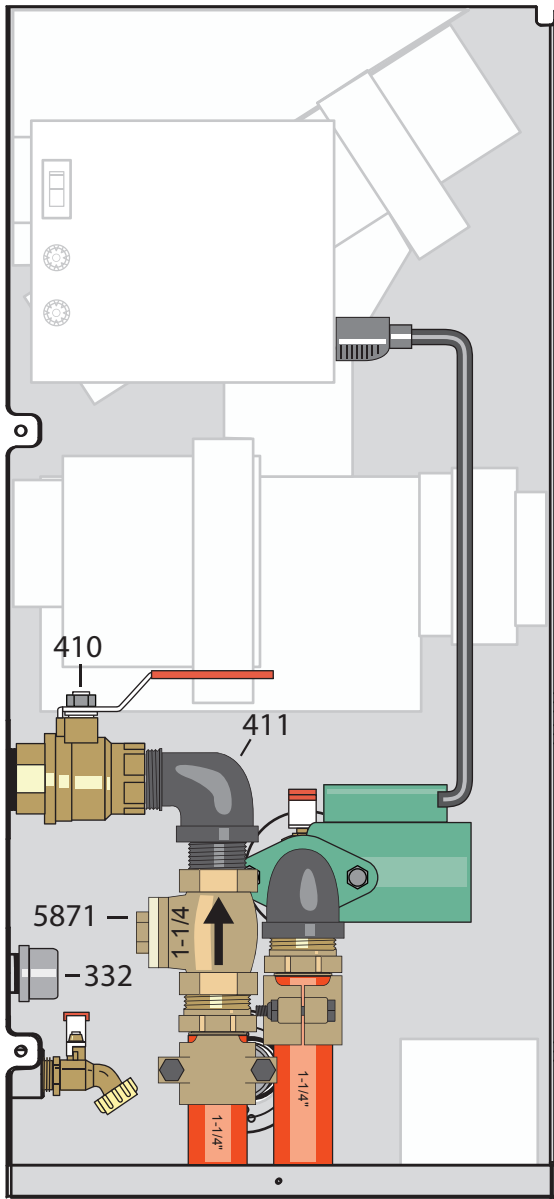

Maxim M255 with 1 Pump Installed, 1-1/4"

Side View

Rear View

Area of Focus

Side

Rear

Parts List

Qty	p/n	Description
1	225	Isolation Flange Kit, 1-1/4"
2	332	Round Pipe Cap, 3/4"
1	409	Close Nipple, 1-1/4"
1	410	Ball Valve, 1-1/4"
2	411	90° Street Elbow, 1-1/4"
1	556	Power Supply Cord, 32"
1	1272	Pump Flange Kit, 1-1/4"
2	5643	Brass Clamp Fitting, 1-1/4"
1	5871	Swing Check Valve, 1-1/4"
1	5800004	Taco 007 Pump

Parts and accessories sold separately.
Pump size may vary.