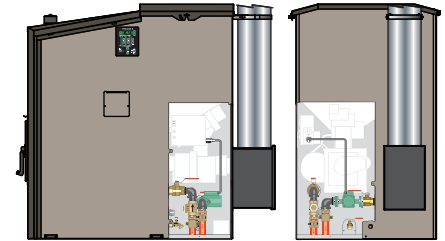

Maxim M255 with 1 Pump Installed, 1-1/4"

Side View

Rear View

Area of Focus

Side

Rear

Parts List

Qty	p/n	Description
1	225	Isolation Flange Kit, 1-1/4"
2	332	Round Pipe Cap, 3/4"
1	409	Close Nipple, 1-1/4"
1	410	Ball Valve, 1-1/4"
2	411	90° Street Elbow, 1-1/4"
1	556	Power Supply Cord, 32"
1	1272	Pump Flange Kit, 1-1/4"
2	5643	Brass Clamp Fitting, 1-1/4"
1	5871	Swing Check Valve, 1-1/4"
1	5800004	Taco 007 Pump

Parts and accessories sold separately.
Pump size may vary.