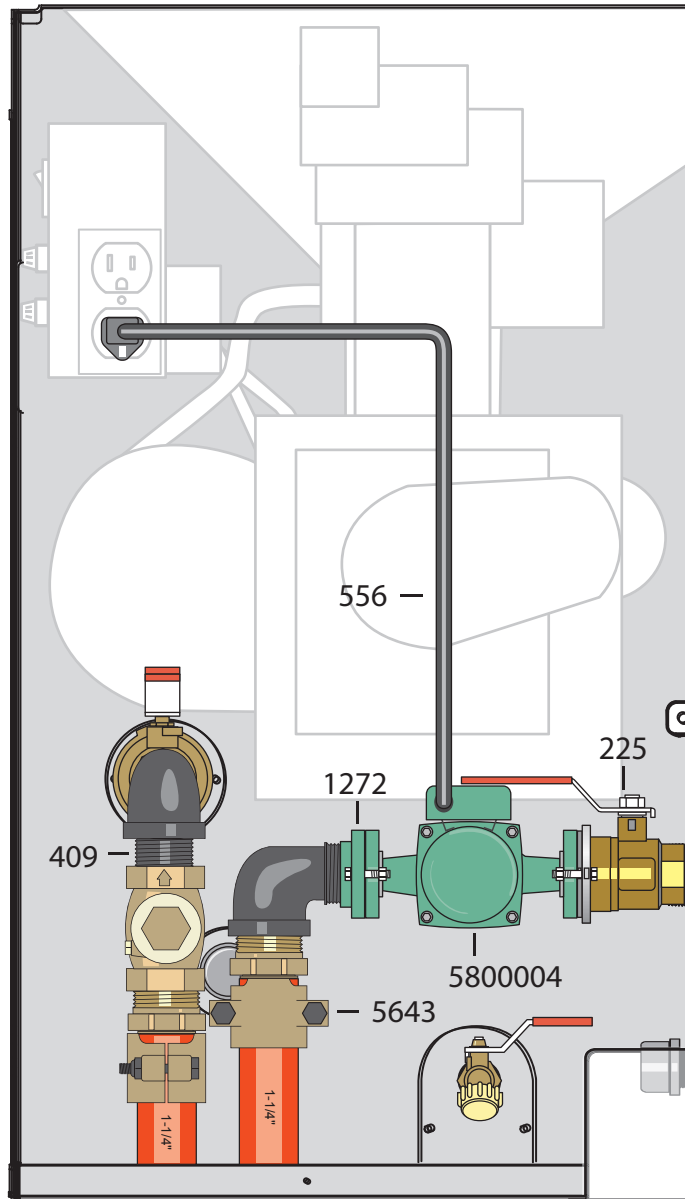

Maxim M255 with 1 Pump Installed, 1-1/4"

Side View

Rear View

Area of Focus

Side

Rear

Parts List

Qty	p/n	Description
1	225	Isolation Flange Kit, 1-1/4"
2	332	Round Pipe Cap, 3/4"
1	409	Close Nipple, 1-1/4"
1	410	Ball Valve, 1-1/4"
2	411	90° Street Elbow, 1-1/4"
1	556	Power Supply Cord, 32"
1	1272	Pump Flange Kit, 1-1/4"
2	5643	Brass Clamp Fitting, 1-1/4"
1	5871	Swing Check Valve, 1-1/4"
1	5800004	Taco 007 Pump

Parts and accessories sold separately.
Pump size may vary.