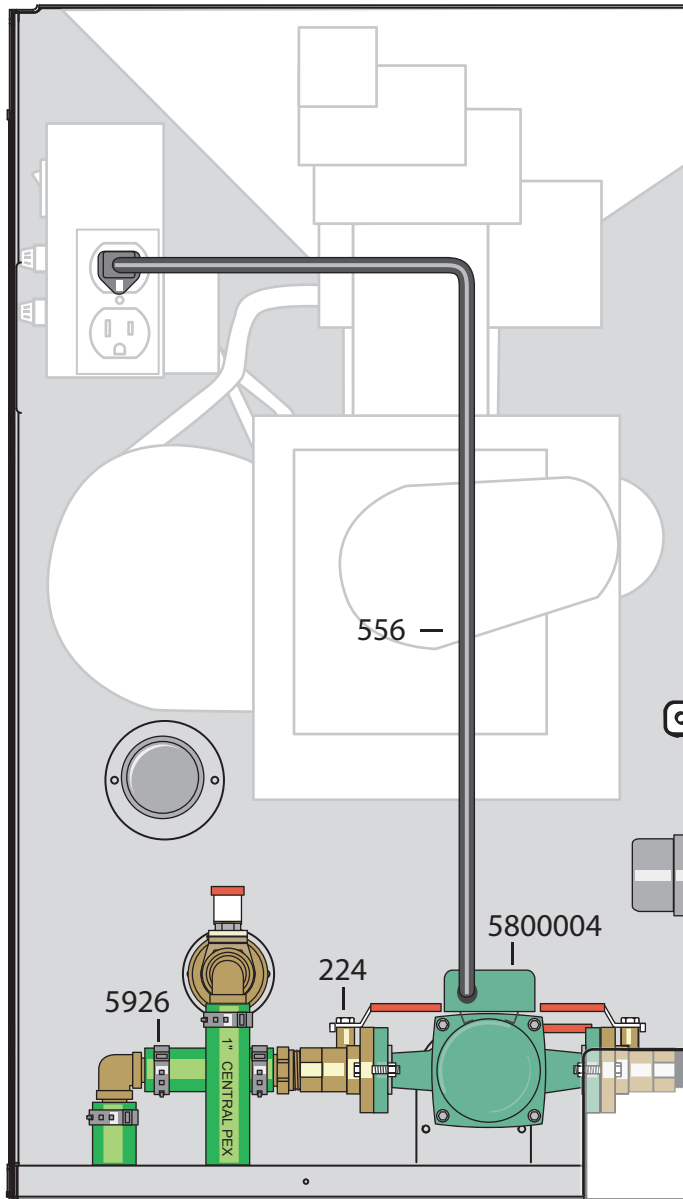

Maxim M255 with 1 Pump Installed

Side View

Rear View

Area of Focus

Side

Rear

Parts List

Qty	p/n	Description
1	118	Close Nipple, 3/4"
1	198	Ball Valve, 3/4"
1	224	Isolation Flange Kit, 3/4"
1	296	Swing Check Valve, 3/4"
2	333	Round Pipe Cap, 1-1/4"
1	556	PEX 90° Elbow, 1"
2	1330	PEX Adapter, 1" x 3/4"
2	1334	PEX 90° Elbow, 1"
6	5926	Stainless Steel Clamp, 1"
1	5800004	Taco 007 Pump

Parts and accessories sold separately.
Pump size may vary.