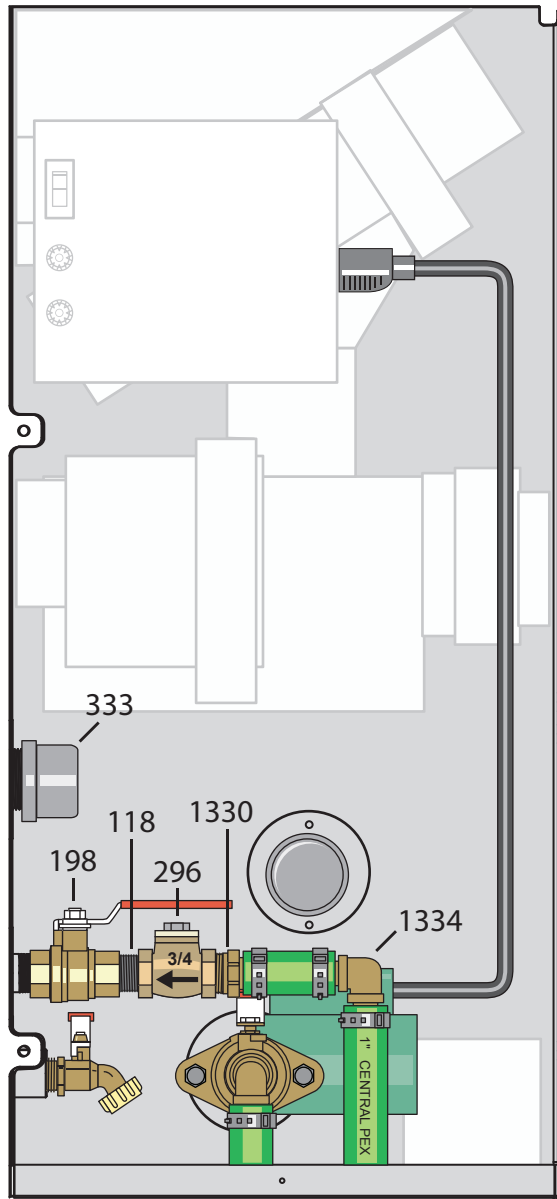

Maxim M255 with 1 Pump Installed

Side View

Rear View

Area of Focus

Side

Rear

Parts List

Qty	p/n	Description
1	118	Close Nipple, 3/4"
1	198	Ball Valve, 3/4"
1	224	Isolation Flange Kit, 3/4"
1	296	Swing Check Valve, 3/4"
2	333	Round Pipe Cap, 1-1/4"
1	556	PEX 90° Elbow, 1"
2	1330	PEX Adapter, 1" x 3/4"
2	1334	PEX 90° Elbow, 1"
6	5926	Stainless Steel Clamp, 1"
1	5800004	Taco 007 Pump

Parts and accessories sold separately.
Pump size may vary.