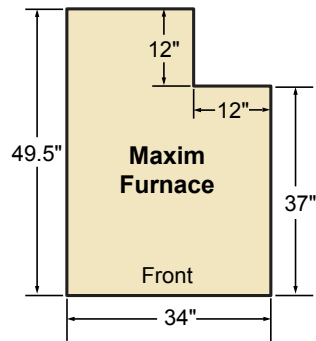

Maxim M255 Furnace Base Dimensions

Furnace Base Dimensions
Shown without optional hopper.

Optional 2,440 lb
Hopper with Furnace Base Dimensions

CAUTION

Do not use any combustible materials for the foundation.

Maxim M255 Measurements

	A	B	C	D	E	F	G	H
in.	34	57	49.5	36	48	59.5*	117.5**	14.5
cm	86	145	126	91.5	122	151*	298.5**	37

* Measurement (F) is from firebox door to chimney inspection cover.

** Measurement (G) includes two 4 ft. chimney sections.