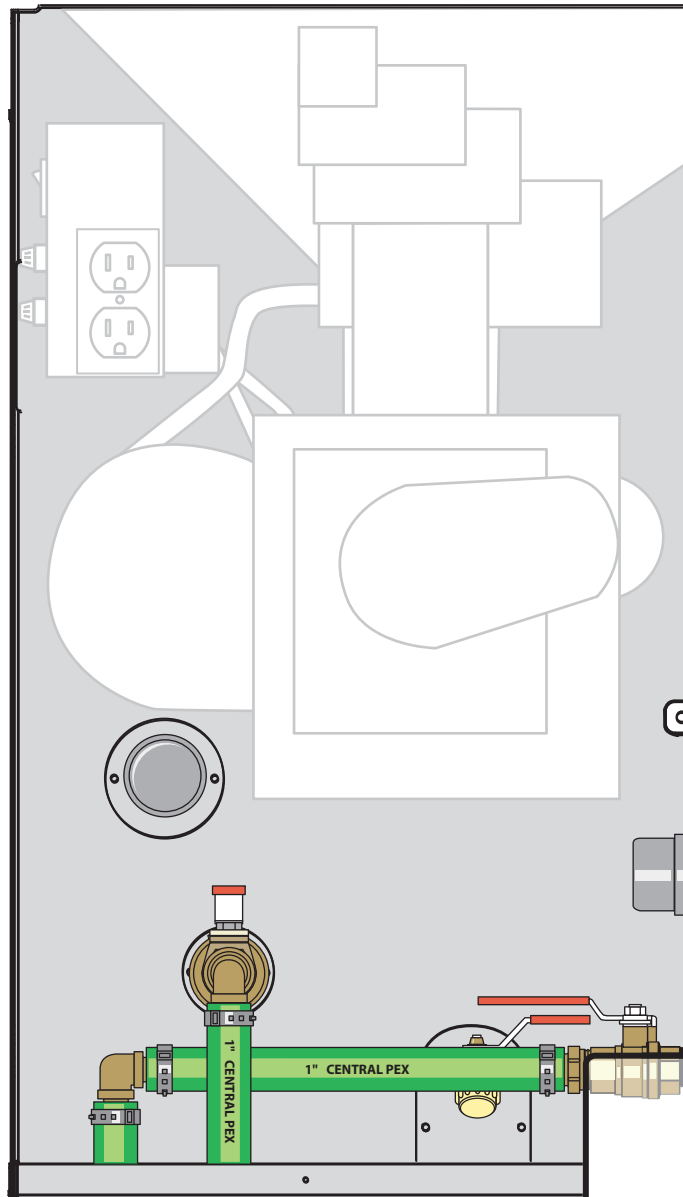

# Maxim M255 with Pump Installed in Building

**Side View**

**Rear View**

## Area of Focus

**Side**

**Rear**

## Parts List

Qty	p/n	Description
1	118	Close Nipple, 3/4"
2	198	Ball Valve, 3/4"
1	296	Swing Check Valve, 3/4"
2	333	Round Pipe Cap, 1-1/4"
2	1330	PEX Adapter, 1" x 3/4"
2	1334	PEX 90° Elbow, 1"
6	5926	Stainless Steel Clamp, 1"