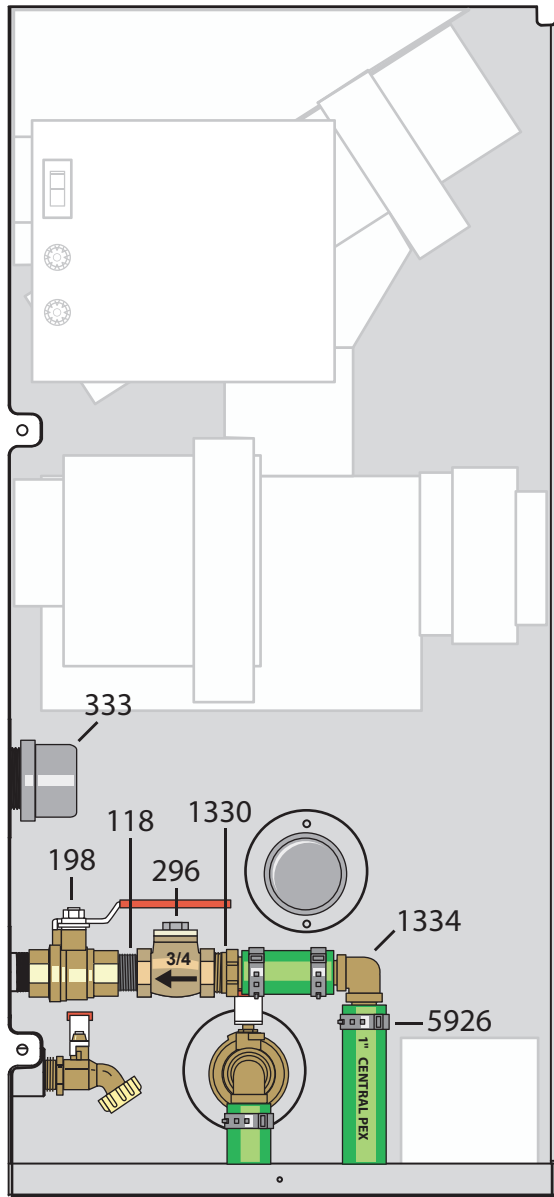

# Maxim M255 with Pump Installed in Building

**Side View**

**Rear View**

## Area of Focus

**Side**

**Rear**

## Parts List

Qty	p/n	Description
1	118	Close Nipple, 3/4"
2	198	Ball Valve, 3/4"
1	296	Swing Check Valve, 3/4"
2	333	Round Pipe Cap, 1-1/4"
2	1330	PEX Adapter, 1" x 3/4"
2	1334	PEX 90° Elbow, 1"
6	5926	Stainless Steel Clamp, 1"

Parts and accessories sold separately.  
Pump size may vary.