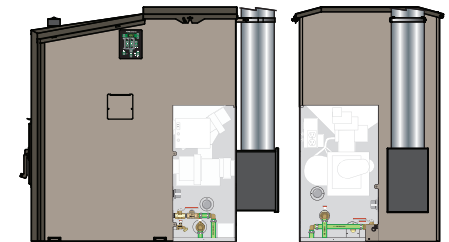

# Maxim M255 with Pump Installed in Building

**Side View**

**Rear View**

## Area of Focus

**Side**

**Rear**

## Parts List

Qty	p/n	Description
1	118	Close Nipple, 3/4"
2	198	Ball Valve, 3/4"
1	296	Swing Check Valve, 3/4"
2	333	Round Pipe Cap, 1-1/4"
2	1330	PEX Adapter, 1" x 3/4"
2	1334	PEX 90° Elbow, 1"
6	5926	Stainless Steel Clamp, 1"