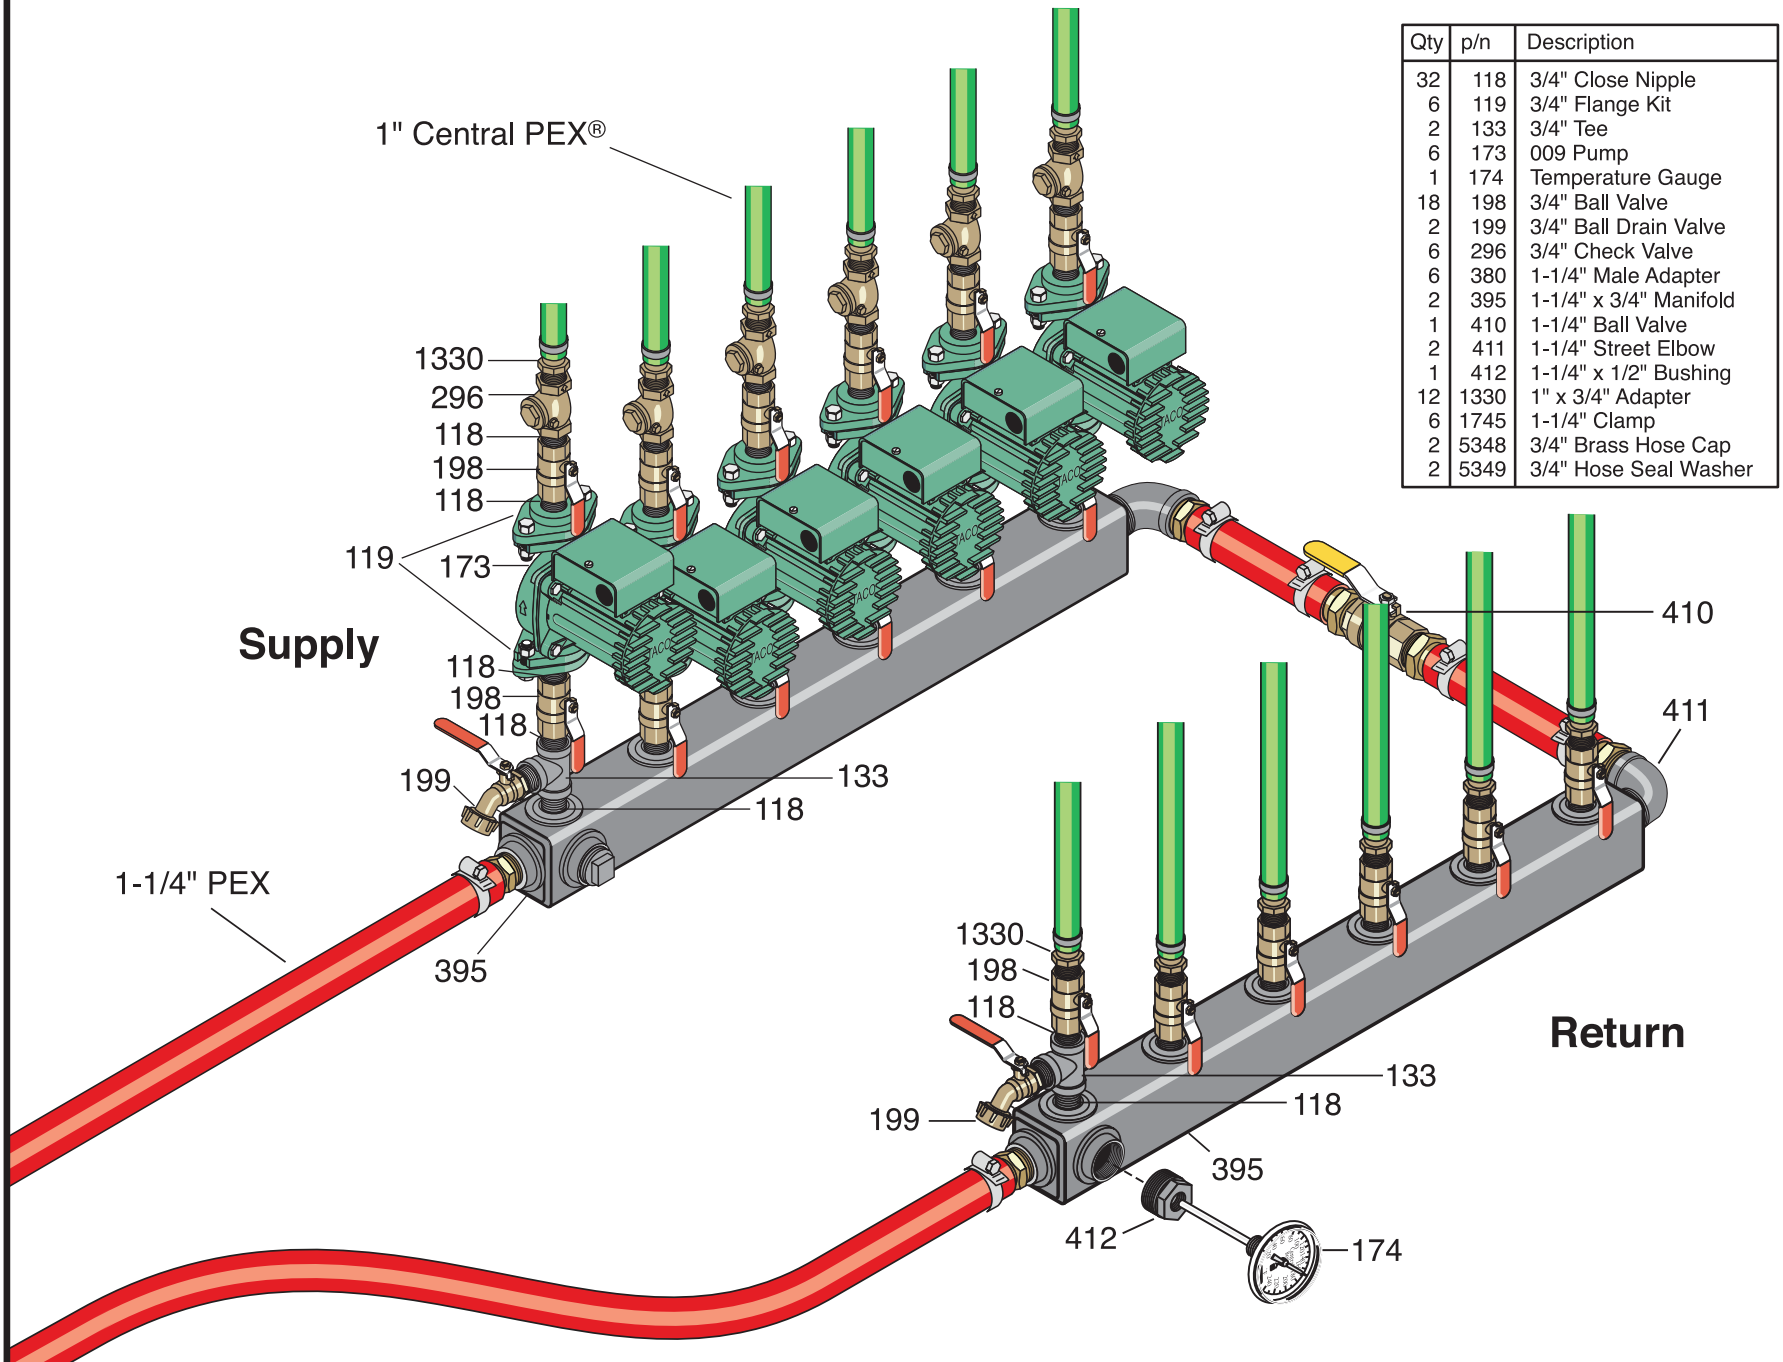

Large Manifold Assembly

Qty	p/n	Description
32	118	3/4" Close Nipple
6	119	3/4" Flange Kit
2	133	3/4" Tee
6	173	009 Pump
1	174	Temperature Gauge
18	198	3/4" Ball Valve
2	199	3/4" Ball Drain Valve
6	296	3/4" Check Valve
6	380	1-1/4" Male Adapter
2	395	1-1/4" x 3/4" Manifold
1	410	1-1/4" Ball Valve
2	411	1-1/4" Street Elbow
1	412	1-1/4" x 1/2" Bushing
12	1330	1" x 3/4" Adapter
6	1745	1-1/4" Clamp
2	5348	3/4" Brass Hose Cap
2	5349	3/4" Hose Seal Washer

1" Central PEX®

Supply

Return

1-1/4" PEX