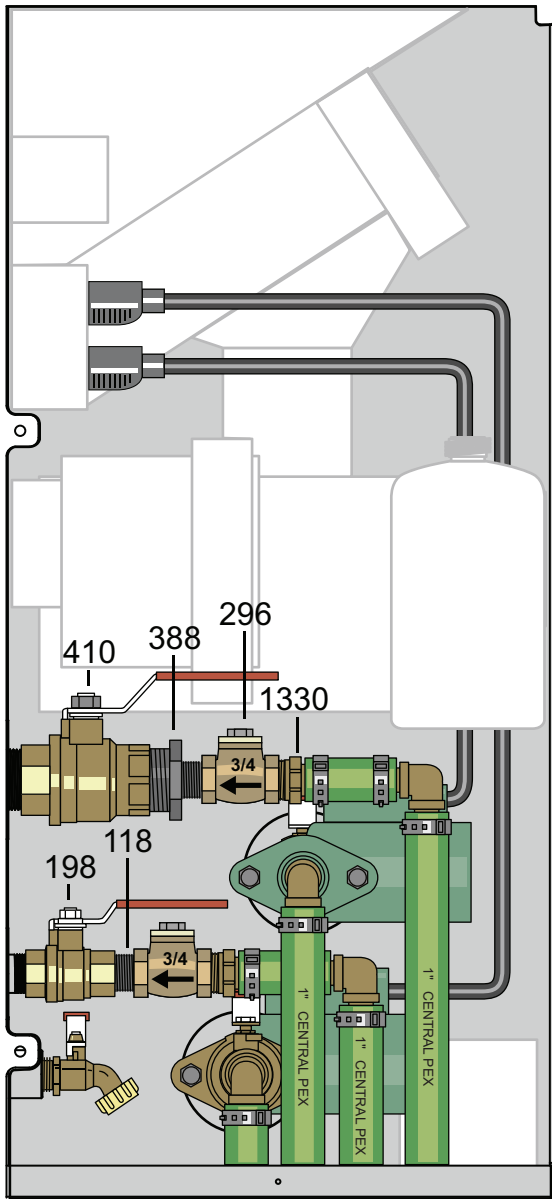

# Maxim M255 with 2 Pumps Installed

**Side View**

**Rear View**

## Area of Focus

**Side**

**Rear**

## Parts List

Qty	p/n	Description
2	118	Close Nipple, 3/4"
1	119	Pump Flange Kit, 3/4"
2	171	Taco 007 Pump
1	198	Ball Valve, 3/4"
1	224	Isolation Flange, 3/4"
1	225	Isolation Flange, 1-1/4"
2	296	Swing Check Valve, 3/4"
1	388	Hex Bushing, 1-1/4" x 3/4"
1	410	Ball Valve, 1-1/4"
2	556	Power Supply Cord, 32"
4	1330	PEX Adapter, 1" x 3/4"
4	1334	PEX 90° Elbow, 1"
12	5926	Stainless Steel Clamp, 1"

Parts and accessories sold separately.  
Pump size may vary.