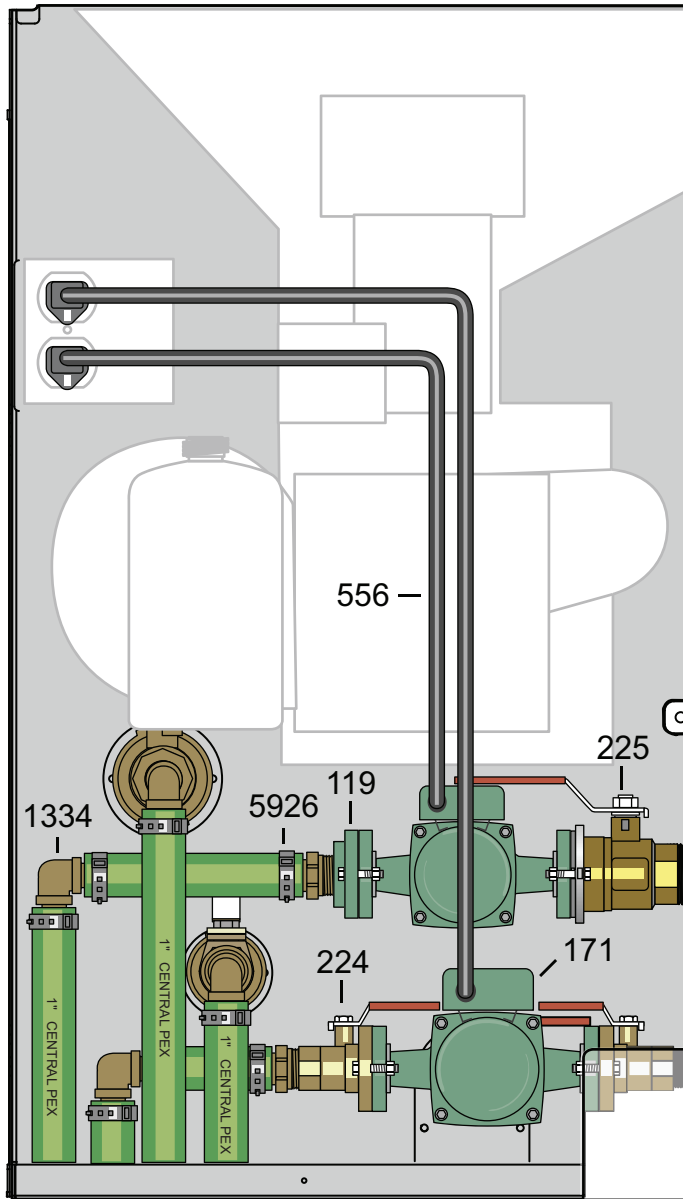

# Maxim M255 with 2 Pumps Installed

**Side View**

**Rear View**

## Area of Focus

**Side**

**Rear**

## Parts List

Qty	p/n	Description
2	118	Close Nipple, 3/4"
1	119	Pump Flange Kit, 3/4"
2	171	Taco 007 Pump
1	198	Ball Valve, 3/4"
1	224	Isolation Flange, 3/4"
1	225	Isolation Flange, 1-1/4"
2	296	Swing Check Valve, 3/4"
1	388	Hex Bushing, 1-1/4" x 3/4"
1	410	Ball Valve, 1-1/4"
2	556	Power Supply Cord, 32"
4	1330	PEX Adapter, 1" x 3/4"
4	1334	PEX 90° Elbow, 1"
12	5926	Stainless Steel Clamp, 1"

Parts and accessories sold separately.  
Pump size may vary.