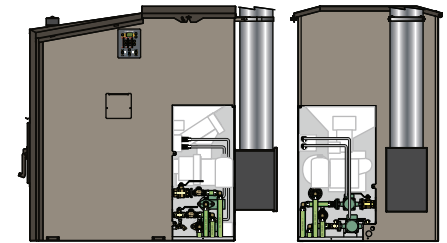

# Maxim M255 with 2 Pumps Installed

**Side View**

**Rear View**

## Area of Focus

**Side**

**Rear**

## Parts List

Qty	p/n	Description
2	118	Close Nipple, 3/4"
1	119	Pump Flange Kit, 3/4"
2	171	Taco 007 Pump
1	198	Ball Valve, 3/4"
1	224	Isolation Flange, 3/4"
1	225	Isolation Flange, 1-1/4"
2	296	Swing Check Valve, 3/4"
1	388	Hex Bushing, 1-1/4" x 3/4"
1	410	Ball Valve, 1-1/4"
2	556	Power Supply Cord, 32"
4	1330	PEX Adapter, 1" x 3/4"
4	1334	PEX 90° Elbow, 1"
12	5926	Stainless Steel Clamp, 1"