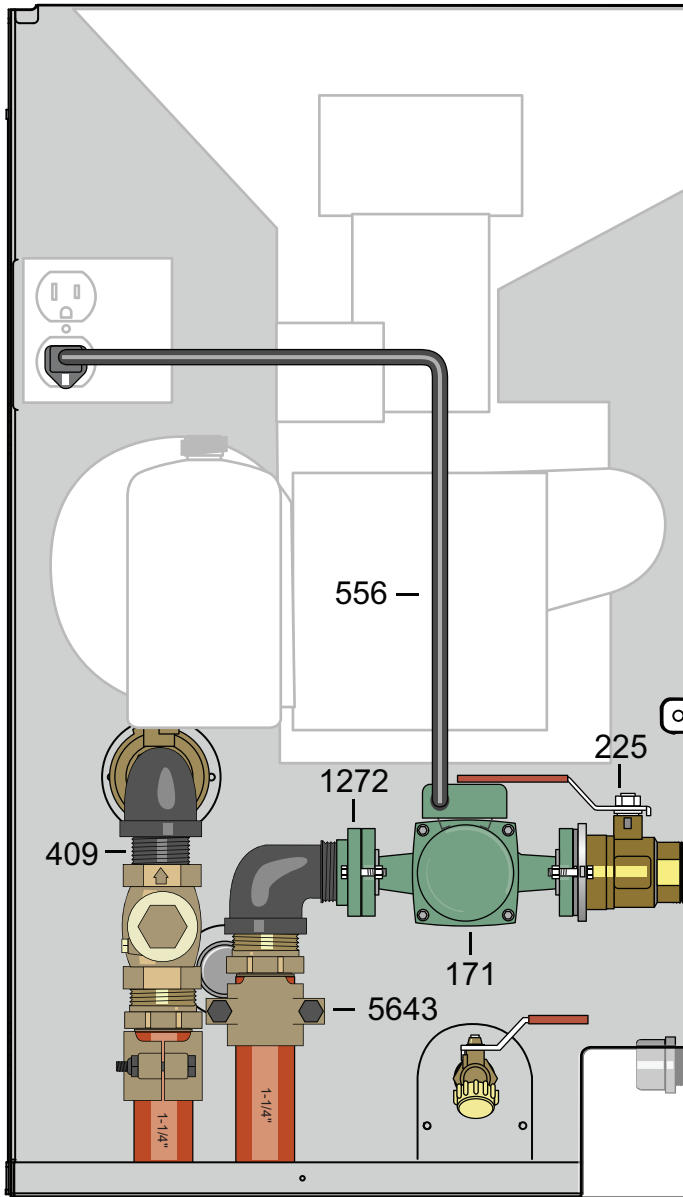

Maxim M255 with 1 Pump Installed, 1-1/4"

Side View

Rear View

Area of Focus

Side

Rear

Parts List

Qty	p/n	Description
1	171	Taco 007 Pump
1	225	Isolation Flange Kit, 1-1/4"
2	332	Round Pipe Cap, 3/4"
1	409	Close Nipple, 1-1/4"
1	410	Ball Valve, 1-1/4"
1	411	90° Street Elbow, 1-1/4"
1	556	Power Supply Cord, 32"
1	1272	Pump Flange Kit, 1-1/4"
1	5871	Swing Check Valve, 1-1/4"
2	5643	Brass Clamp Fitting, 1-1/4"

Parts and accessories sold separately.
Pump size may vary.