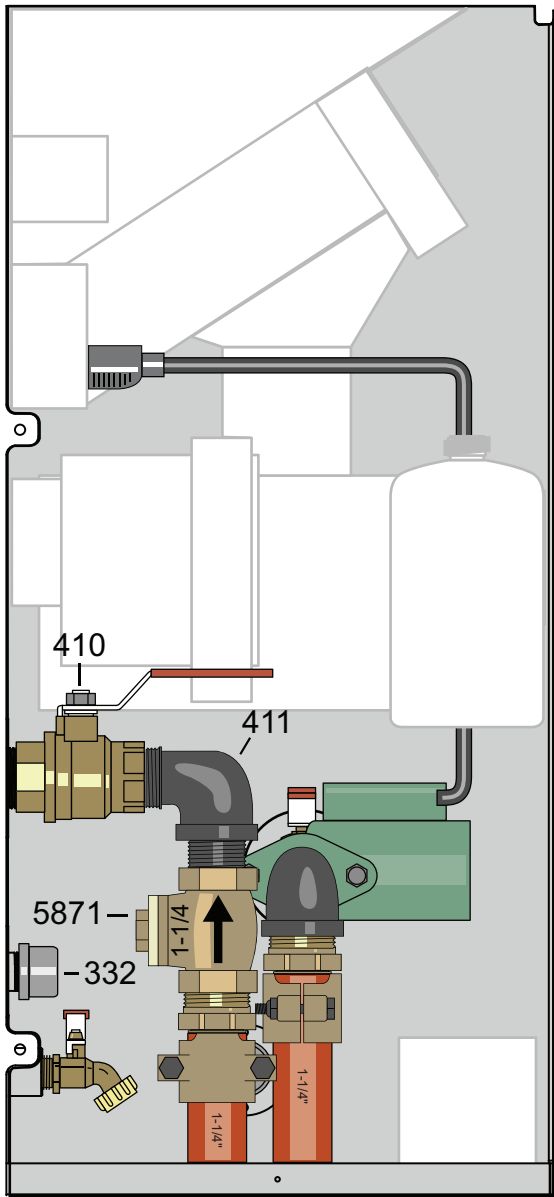

Maxim M255 with 1 Pump Installed, 1-1/4"

Side View

Rear View

Area of Focus

Side

Rear

Parts List

Qty	p/n	Description
1	171	Taco 007 Pump
1	225	Isolation Flange Kit, 1-1/4"
2	332	Round Pipe Cap, 3/4"
1	409	Close Nipple, 1-1/4"
1	410	Ball Valve, 1-1/4"
1	411	90° Street Elbow, 1-1/4"
1	556	Power Supply Cord, 32"
1	1272	Pump Flange Kit, 1-1/4"
1	5871	Swing Check Valve, 1-1/4"
2	5643	Brass Clamp Fitting, 1-1/4"

Parts and accessories sold separately.
Pump size may vary.