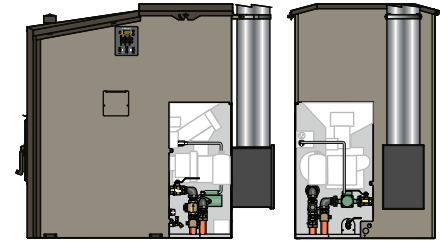

Maxim M255 with 1 Pump Installed, 1-1/4"

Side View

Rear View

Area of Focus

Side

Rear

Parts List

Qty	p/n	Description
1	171	Taco 007 Pump
1	225	Isolation Flange Kit, 1-1/4"
2	332	Round Pipe Cap, 3/4"
1	409	Close Nipple, 1-1/4"
1	410	Ball Valve, 1-1/4"
1	411	90° Street Elbow, 1-1/4"
1	556	Power Supply Cord, 32"
1	1272	Pump Flange Kit, 1-1/4"
1	5871	Swing Check Valve, 1-1/4"
2	5643	Brass Clamp Fitting, 1-1/4"

Parts and accessories sold separately.
Pump size may vary.