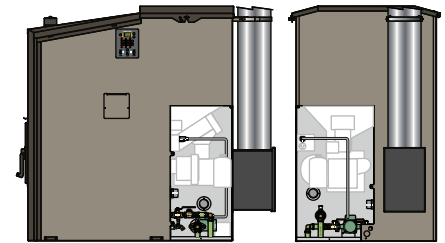

Maxim M255 with 1 Pump Installed

Side View

Rear View

Area of Focus

Side

Rear

Parts List

Qty	p/n	Description
1	118	Close Nipple, 3/4"
1	171	Taco 007 Pump
1	198	Ball Valve, 3/4"
1	224	Isolation Flange Kit, 3/4"
1	296	Swing Check Valve, 3/4"
2	333	Round Pipe Cap, 1-1/4"
1	556	PEX 90° Elbow, 1"
2	1330	PEX Adapter, 1" x 3/4"
2	1334	PEX 90° Elbow, 1"
6	5926	Stainless Steel Clamp, 1"

Parts and accessories sold separately.
Pump size may vary.