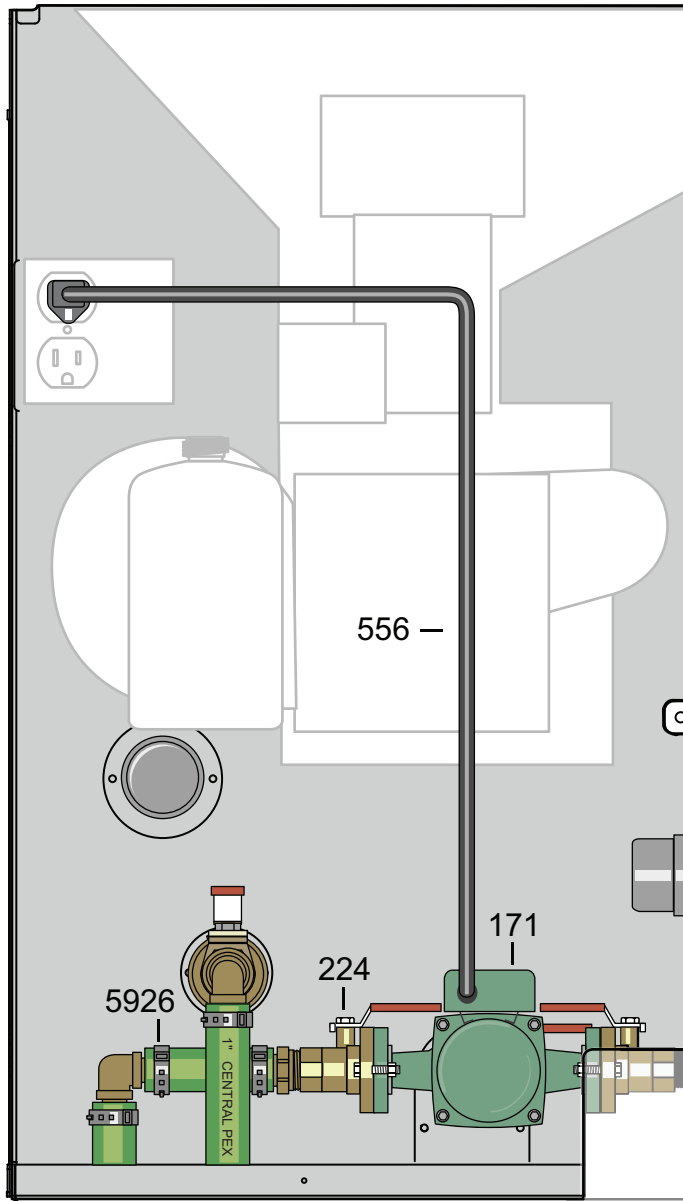

Maxim M255 with 1 Pump Installed

Side View

Rear View

Area of Focus

Side

Rear

Parts List

Qty	p/n	Description
1	118	Close Nipple, 3/4"
1	171	Taco 007 Pump
1	198	Ball Valve, 3/4"
1	224	Isolation Flange Kit, 3/4"
1	296	Swing Check Valve, 3/4"
2	333	Round Pipe Cap, 1-1/4"
1	556	PEX 90° Elbow, 1"
2	1330	PEX Adapter, 1" x 3/4"
2	1334	PEX 90° Elbow, 1"
6	5926	Stainless Steel Clamp, 1"

Parts and accessories sold separately.
Pump size may vary.