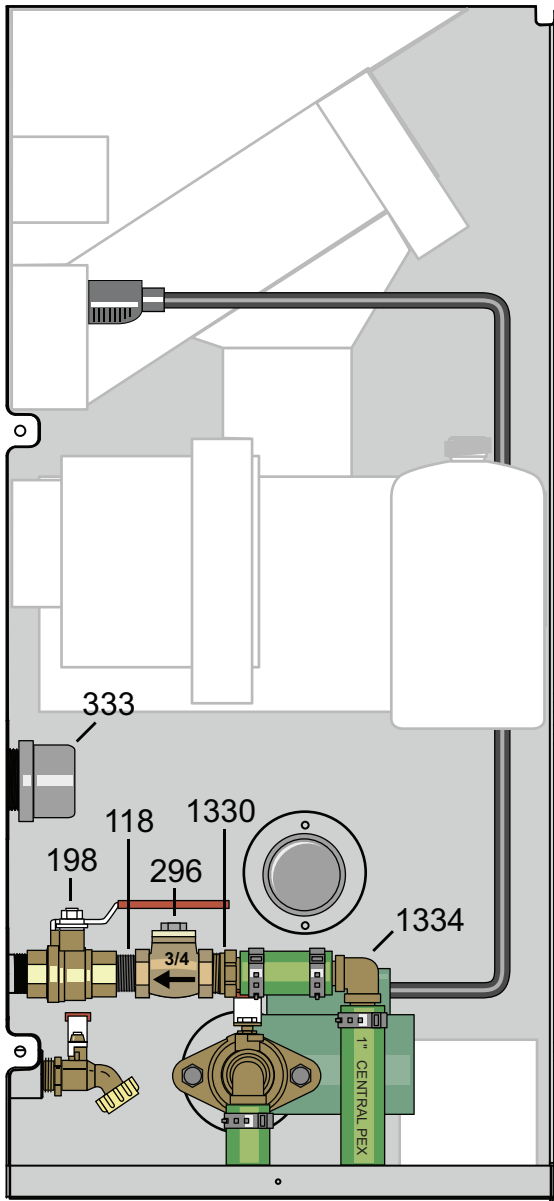

Maxim M255 with 1 Pump Installed

Side View

Rear View

Area of Focus

Side

Rear

Parts List

Qty	p/n	Description
1	118	Close Nipple, 3/4"
1	171	Taco 007 Pump
1	198	Ball Valve, 3/4"
1	224	Isolation Flange Kit, 3/4"
1	296	Swing Check Valve, 3/4"
2	333	Round Pipe Cap, 1-1/4"
1	556	PEX 90° Elbow, 1"
2	1330	PEX Adapter, 1" x 3/4"
2	1334	PEX 90° Elbow, 1"
6	5926	Stainless Steel Clamp, 1"

Parts and accessories sold separately.
Pump size may vary.