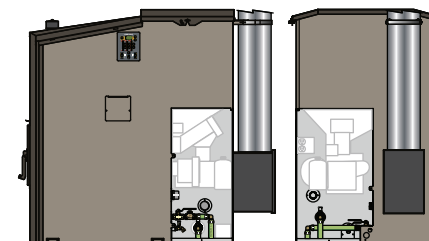

Maxim M255 with Pump Installed in Building

Side View

Rear View

Area of Focus

Side

Rear

Parts List

Qty	p/n	Description
1	118	Close Nipple, 3/4"
2	198	Ball Valve, 3/4"
1	296	Swing Check Valve, 3/4"
2	333	Round Pipe Cap, 1-1/4"
2	1330	PEX Adapter, 1" x 3/4"
2	1334	PEX 90° Elbow, 1"
6	5926	Stainless Steel Clamp, 1"

Parts and accessories sold separately.
Pump size may vary.