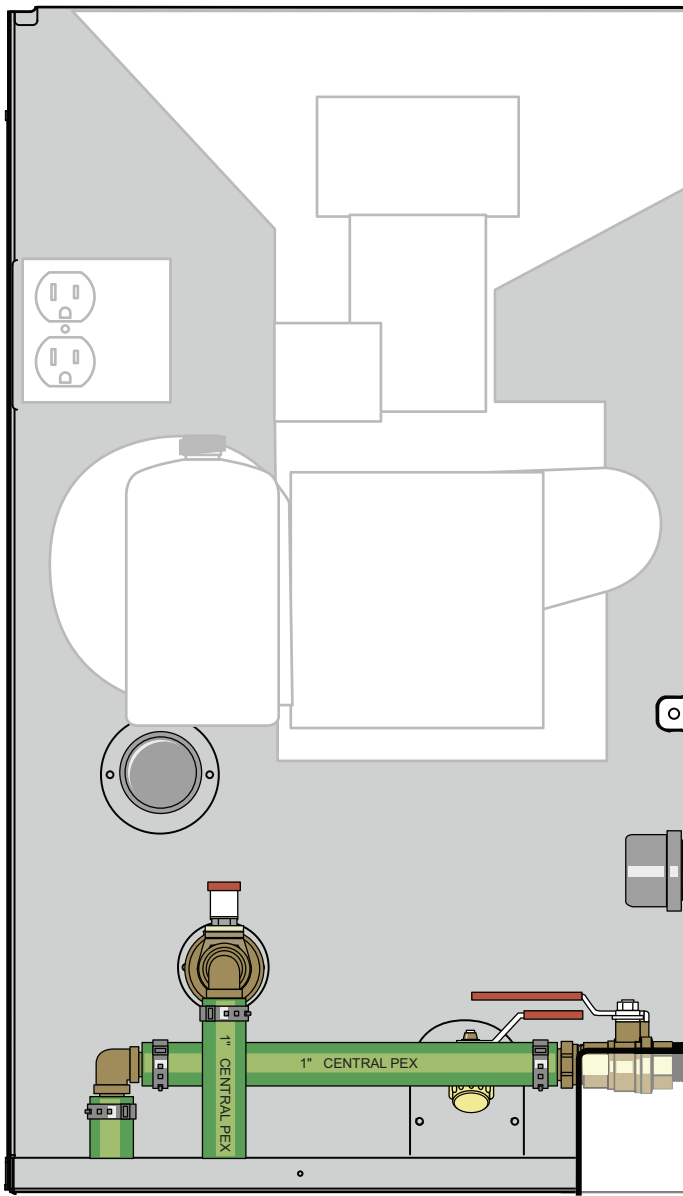

Maxim M255 with Pump Installed in Building

Side View

Rear View

Area of Focus

Side

Rear

Parts List

Qty	p/n	Description
1	118	Close Nipple, 3/4"
2	198	Ball Valve, 3/4"
1	296	Swing Check Valve, 3/4"
2	333	Round Pipe Cap, 1-1/4"
2	1330	PEX Adapter, 1" x 3/4"
2	1334	PEX 90° Elbow, 1"
6	5926	Stainless Steel Clamp, 1"

Parts and accessories sold separately.
Pump size may vary.