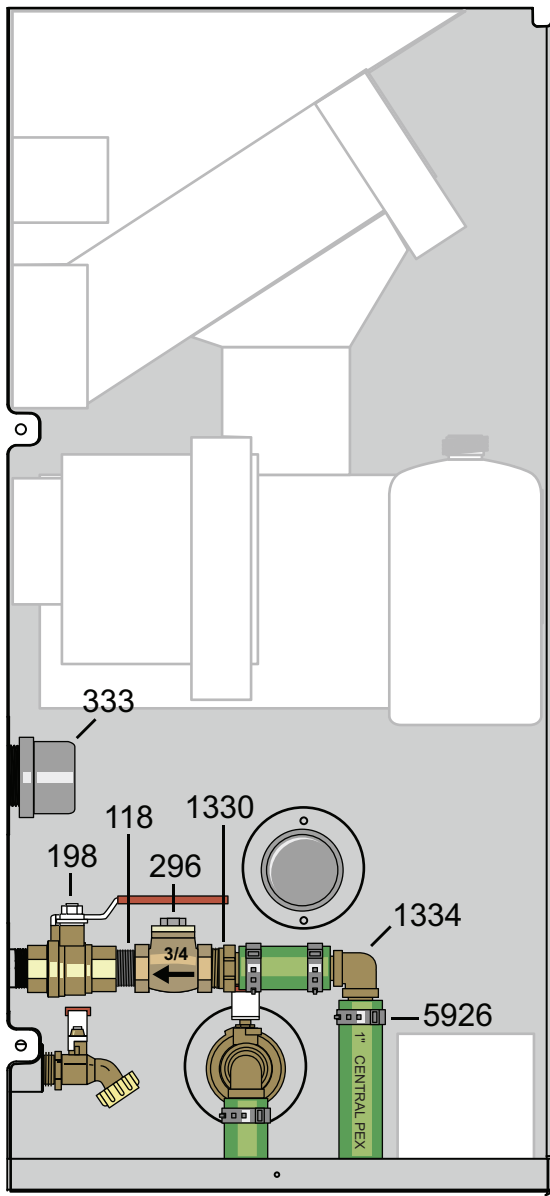

Maxim M255 with Pump Installed in Building

Side View

Rear View

Area of Focus

Side

Rear

Parts List

Qty	p/n	Description
1	118	Close Nipple, 3/4"
2	198	Ball Valve, 3/4"
1	296	Swing Check Valve, 3/4"
2	333	Round Pipe Cap, 1-1/4"
2	1330	PEX Adapter, 1" x 3/4"
2	1334	PEX 90° Elbow, 1"
6	5926	Stainless Steel Clamp, 1"

Parts and accessories sold separately.
Pump size may vary.