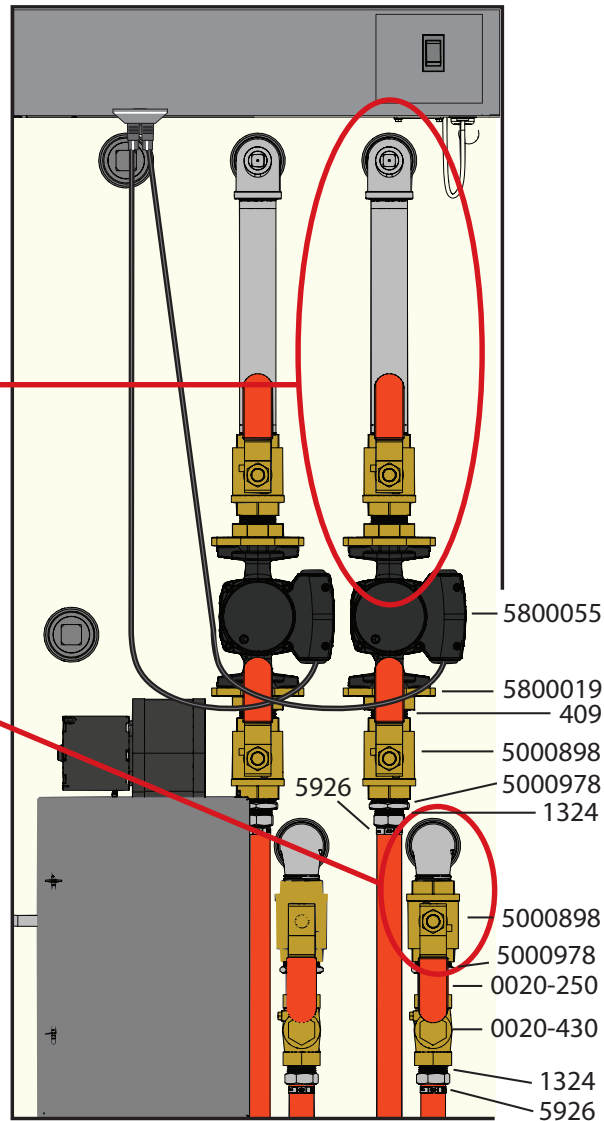

# Classic X 6048/XC 6048 with 2 Pumps Installed

For illustration purposes only.

## 2 - Pump Parts List\*

Qty	p/n	Description
2	5800055	Circulator Pump, 20-58
2	5800019	Pump Flange Kit, 1-1/4"
2	409	Nipple, 1-1/4" x Close
2	5000898	Ball Valve, Brass, 1-1/4"
4	1324	PEX Adapter, 1"
4	5926	PEX Clamp Crimp Ring, 1"
4	5000978	Reducer, 1-1/4" x 1"
2	11157	Nipple, 1-1/4" x 3"
1	411	Street Elbow, 90°, 1-1/4"
1	5001025	Reducing Tee, 1-1/4" x 1/2"
1	5001024	Nipple, 1-1/4" x 12"
2	0020-250	Nipple, 1" x 2"
2	0020-403	Swing Check Valve, 1"
-	5700082	1" Central PEX Tube

\*Additional suggested plumbing components.  
Circled fittings (shown in side views) are included with furnace.

**NOTE**  
Grounding Rod Kit (p/n 6593) must be installed with every furnace.