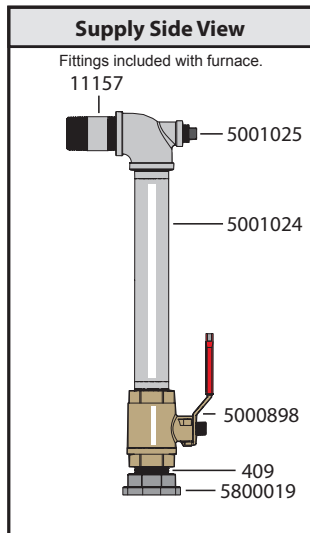

# Classic X 6048/XC 6048 with 2 Pumps Installed

For illustration purposes only.

## 2 - Pump Parts List\*

Qty	p/n	Description
2	5800055	Circulator Pump, 20-58
2	5800019	Pump Flange Kit, 1-1/4"
2	409	Nipple, 1-1/4" x Close
2	5000898	Ball Valve, Brass, 1-1/4"
4	1324	PEX Adapter, 1"
4	5926	PEX Clamp Crimp Ring, 1"
4	5000978	Reducer, 1-1/4" x 1"
2	11157	Nipple, 1-1/4" x 3"
1	411	Street Elbow, 90°, 1-1/4"
1	5001025	Reducing Tee, 1-1/4" x 1/2"
1	5001024	Nipple, 1-1/4" x 12"
2	0020-250	Nipple, 1" x 2"
2	0020-403	Swing Check Valve, 1"
-	5700082	1" Central PEX Tube