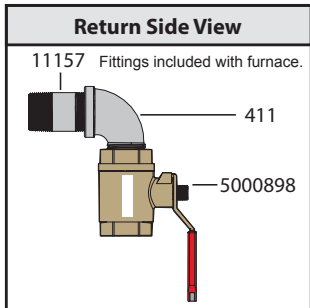

Classic X 6048/XC 6048 with 2 Pumps Installed

For illustration purposes only.

2 - Pump Parts List*

Qty	p/n	Description
2	5800055	Circulator Pump, 20-58
2	5800019	Pump Flange Kit, 1-1/4"
2	409	Nipple, 1-1/4" x Close
2	5000898	Ball Valve, Brass, 1-1/4"
4	1324	PEX Adapter, 1"
4	5926	PEX Clamp Crimp Ring, 1"
4	5000978	Reducer, 1-1/4" x 1"
2	11157	Nipple, 1-1/4" x 3"
1	411	Street Elbow, 90°, 1-1/4"
1	5001025	Reducing Tee, 1-1/4" x 1/2"
1	5001024	Nipple, 1-1/4" x 12"
2	0020-250	Nipple, 1" x 2"
2	0020-403	Swing Check Valve, 1"
-	5700082	1" Central PEX Tube