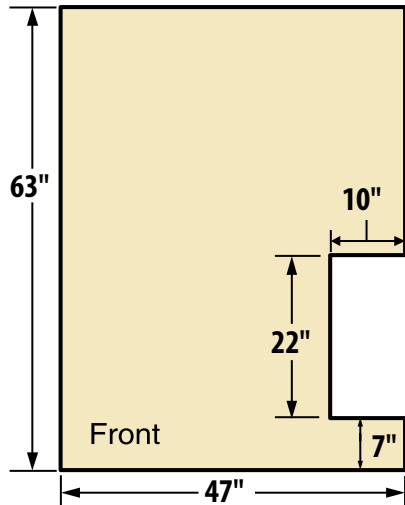

Classic X and Classic XC Furnace Base and Dimensions

**Classic X 5036
Classic XC 6048
(Foundation Optional)**

**Classic X 6048
Classic XC 6048
(Foundation Optional)**

FURNACE MEASUREMENTS

	A	B	C	D	E	F	G	H	I	J
Classic X/XC 5036	47"	79"	63"	51"	64"	76"	105"*	4"	14"	26.5"
Classic X/XC 6048	59"	93"	73"	65"	74"	86"	116"*	4"	14"	26.5"