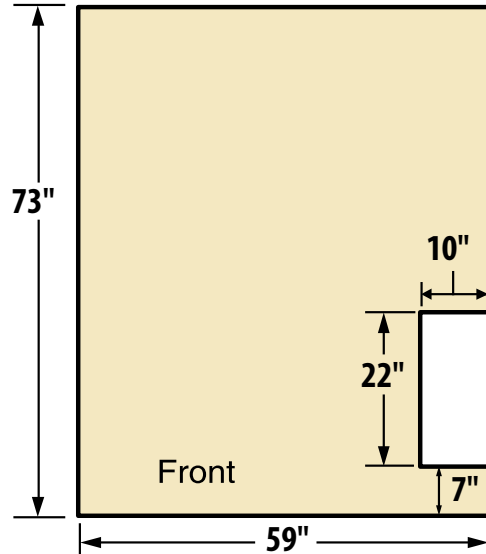

Classic X and Classic XC Furnace Base and Dimensions

**Classic X 5036
Classic XC 6048
(Foundation Optional)**

**Classic X 6048
Classic XC 6048
(Foundation Optional)**

FURNACE MEASUREMENTS

	A	B	C	D	E	F	G	H	I	J
Classic X/XC 5036	47"	79"	63"	51"	64"	76"	105"*	4"	14"	26.5"
Classic X/XC 6048	59"	93"	73"	65"	74"	86"	116"*	4"	14"	26.5"