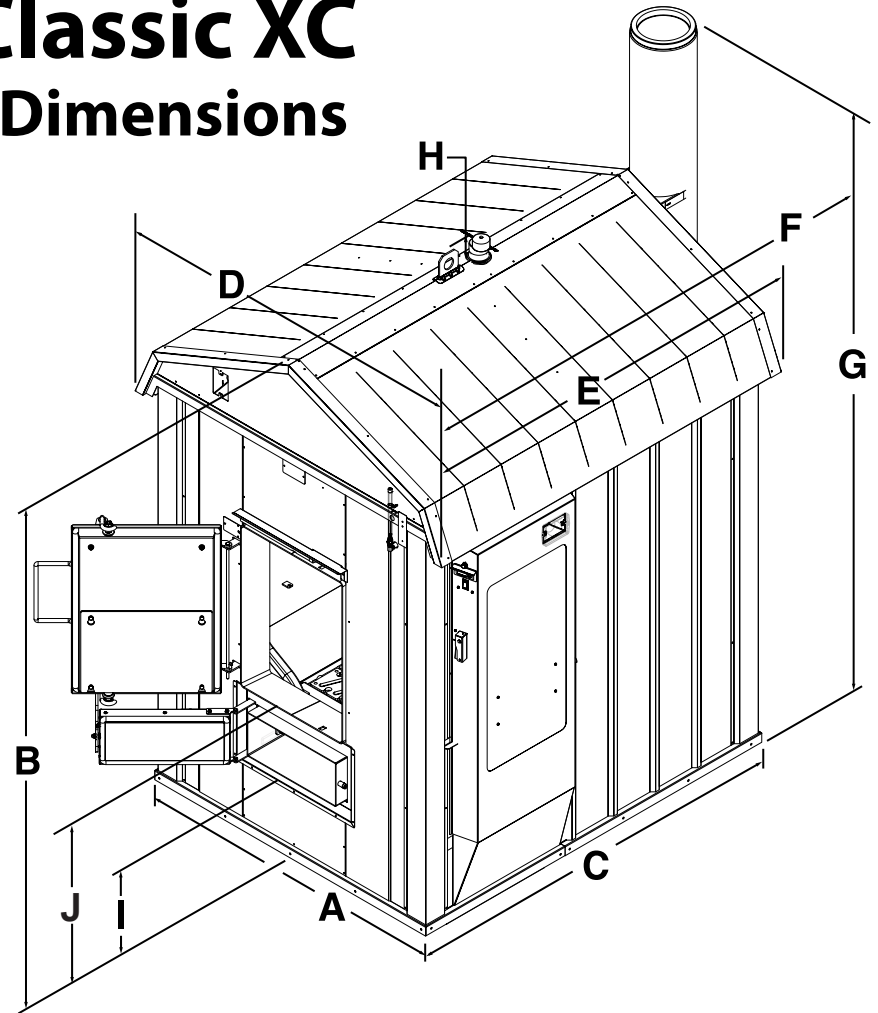

Classic X and Classic XC Furnace Base and Dimensions

**Classic X 5036
Classic XC 6048
(Foundation Optional)**

**Classic X 6048
Classic XC 6048
(Foundation Optional)**

FURNACE MEASUREMENTS

	A	B	C	D	E	F	G	H	I	J
Classic X/XC 5036	47"	79"	63"	51"	64"	76"	105"*	4"	14"	26.5"
Classic X/XC 6048	59"	93"	73"	65"	74"	86"	116"*	4"	14"	26.5"