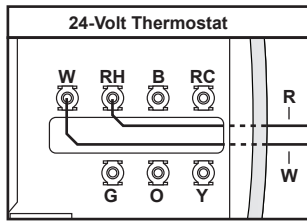

# Multi Zone In-Floor

**NOTE**

ON / OFF switch must be in the "ON" position for this install.

p/n 8200008

Hot Supply from Pump on Outdoor Furnace

Return to Outdoor Furnace

1" Copper Piping

Optional Hot Water Filter (p/n 2900578)

Mixing Valve

**NOTE**  
Installer must comply with all applicable codes and regulations.

1/2" Central PEX® Piping is spaced 6" from outside wall. Remaining piping is spaced 12" on center.

Slab

Insulation

Poly Vapor Barrier