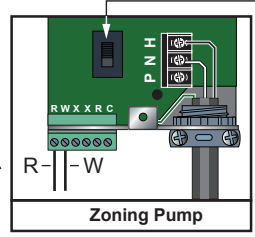

# Multi Zone In-Floor

**NOTE**

ON / OFF switch must be in the "ON" position for this install.

p/n 8200008

Hot Supply from Pump on Outdoor Furnace

Return to Outdoor Furnace

1" Copper Piping

Optional Hot Water Filter (p/n 2900578)

Mixing Valve

**NOTE**  
Installer must comply with all applicable codes and regulations.

1/2" Central PEX® Piping is spaced 6" from outside wall. Remaining piping is spaced 12" on center.

Slab

Insulation

Poly Vapor Barrier