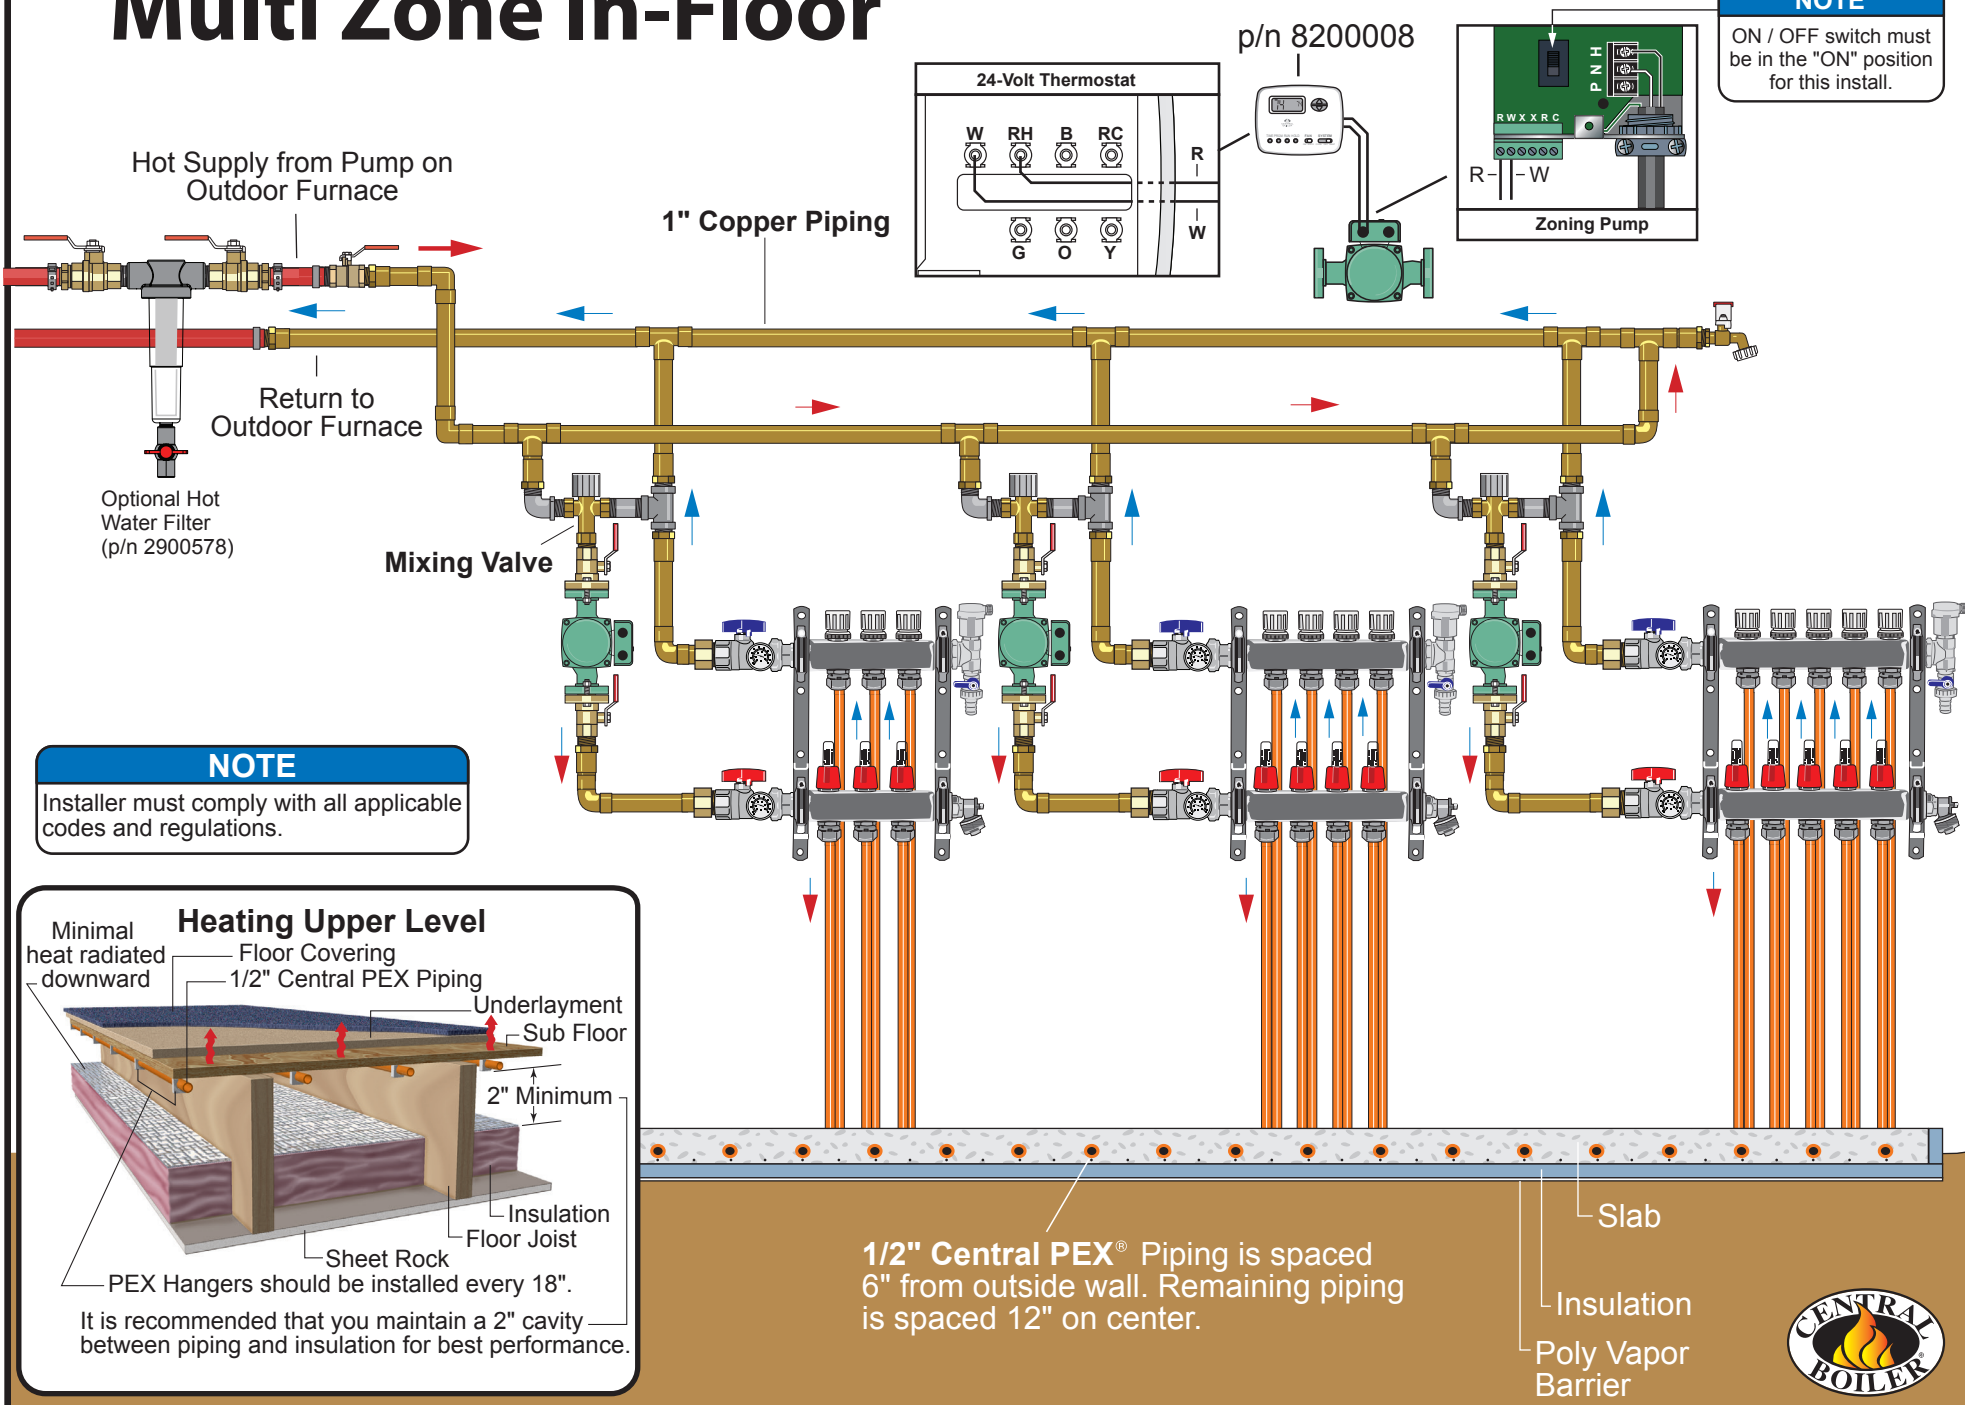

# Multi Zone In-Floor

**NOTE**

ON / OFF switch must be in the "ON" position for this install.

p/n 8200008

Hot Supply from Pump on Outdoor Furnace

Return to Outdoor Furnace

1" Copper Piping

Optional Hot Water Filter (p/n 2900578)

Mixing Valve

**NOTE**  
Installer must comply with all applicable codes and regulations.

1/2" Central PEX® Piping is spaced 6" from outside wall. Remaining piping is spaced 12" on center.

Slab

Insulation

Poly Vapor Barrier