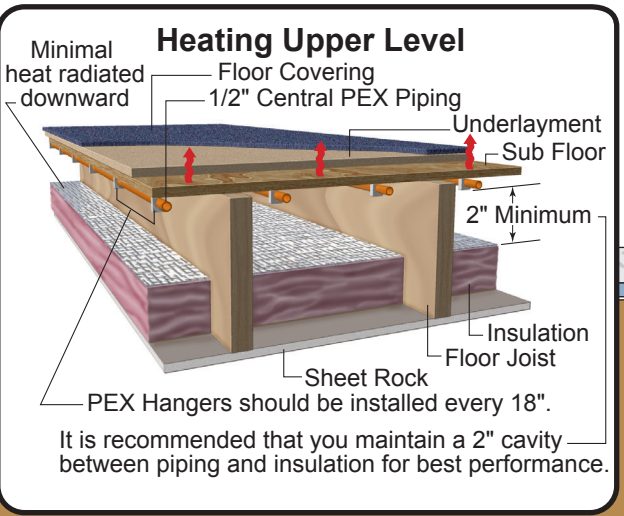

# Multi Zone In-Floor

**NOTE**

ON / OFF switch must be in the "ON" position for this install.

p/n 8200008

Hot Supply from Pump on Outdoor Furnace

Return to Outdoor Furnace

1" Copper Piping

Optional Hot Water Filter (p/n 2900578)

Mixing Valve

**NOTE**  
Installer must comply with all applicable codes and regulations.

1/2" Central PEX® Piping is spaced 6" from outside wall. Remaining piping is spaced 12" on center.

Slab

Insulation

Poly Vapor Barrier